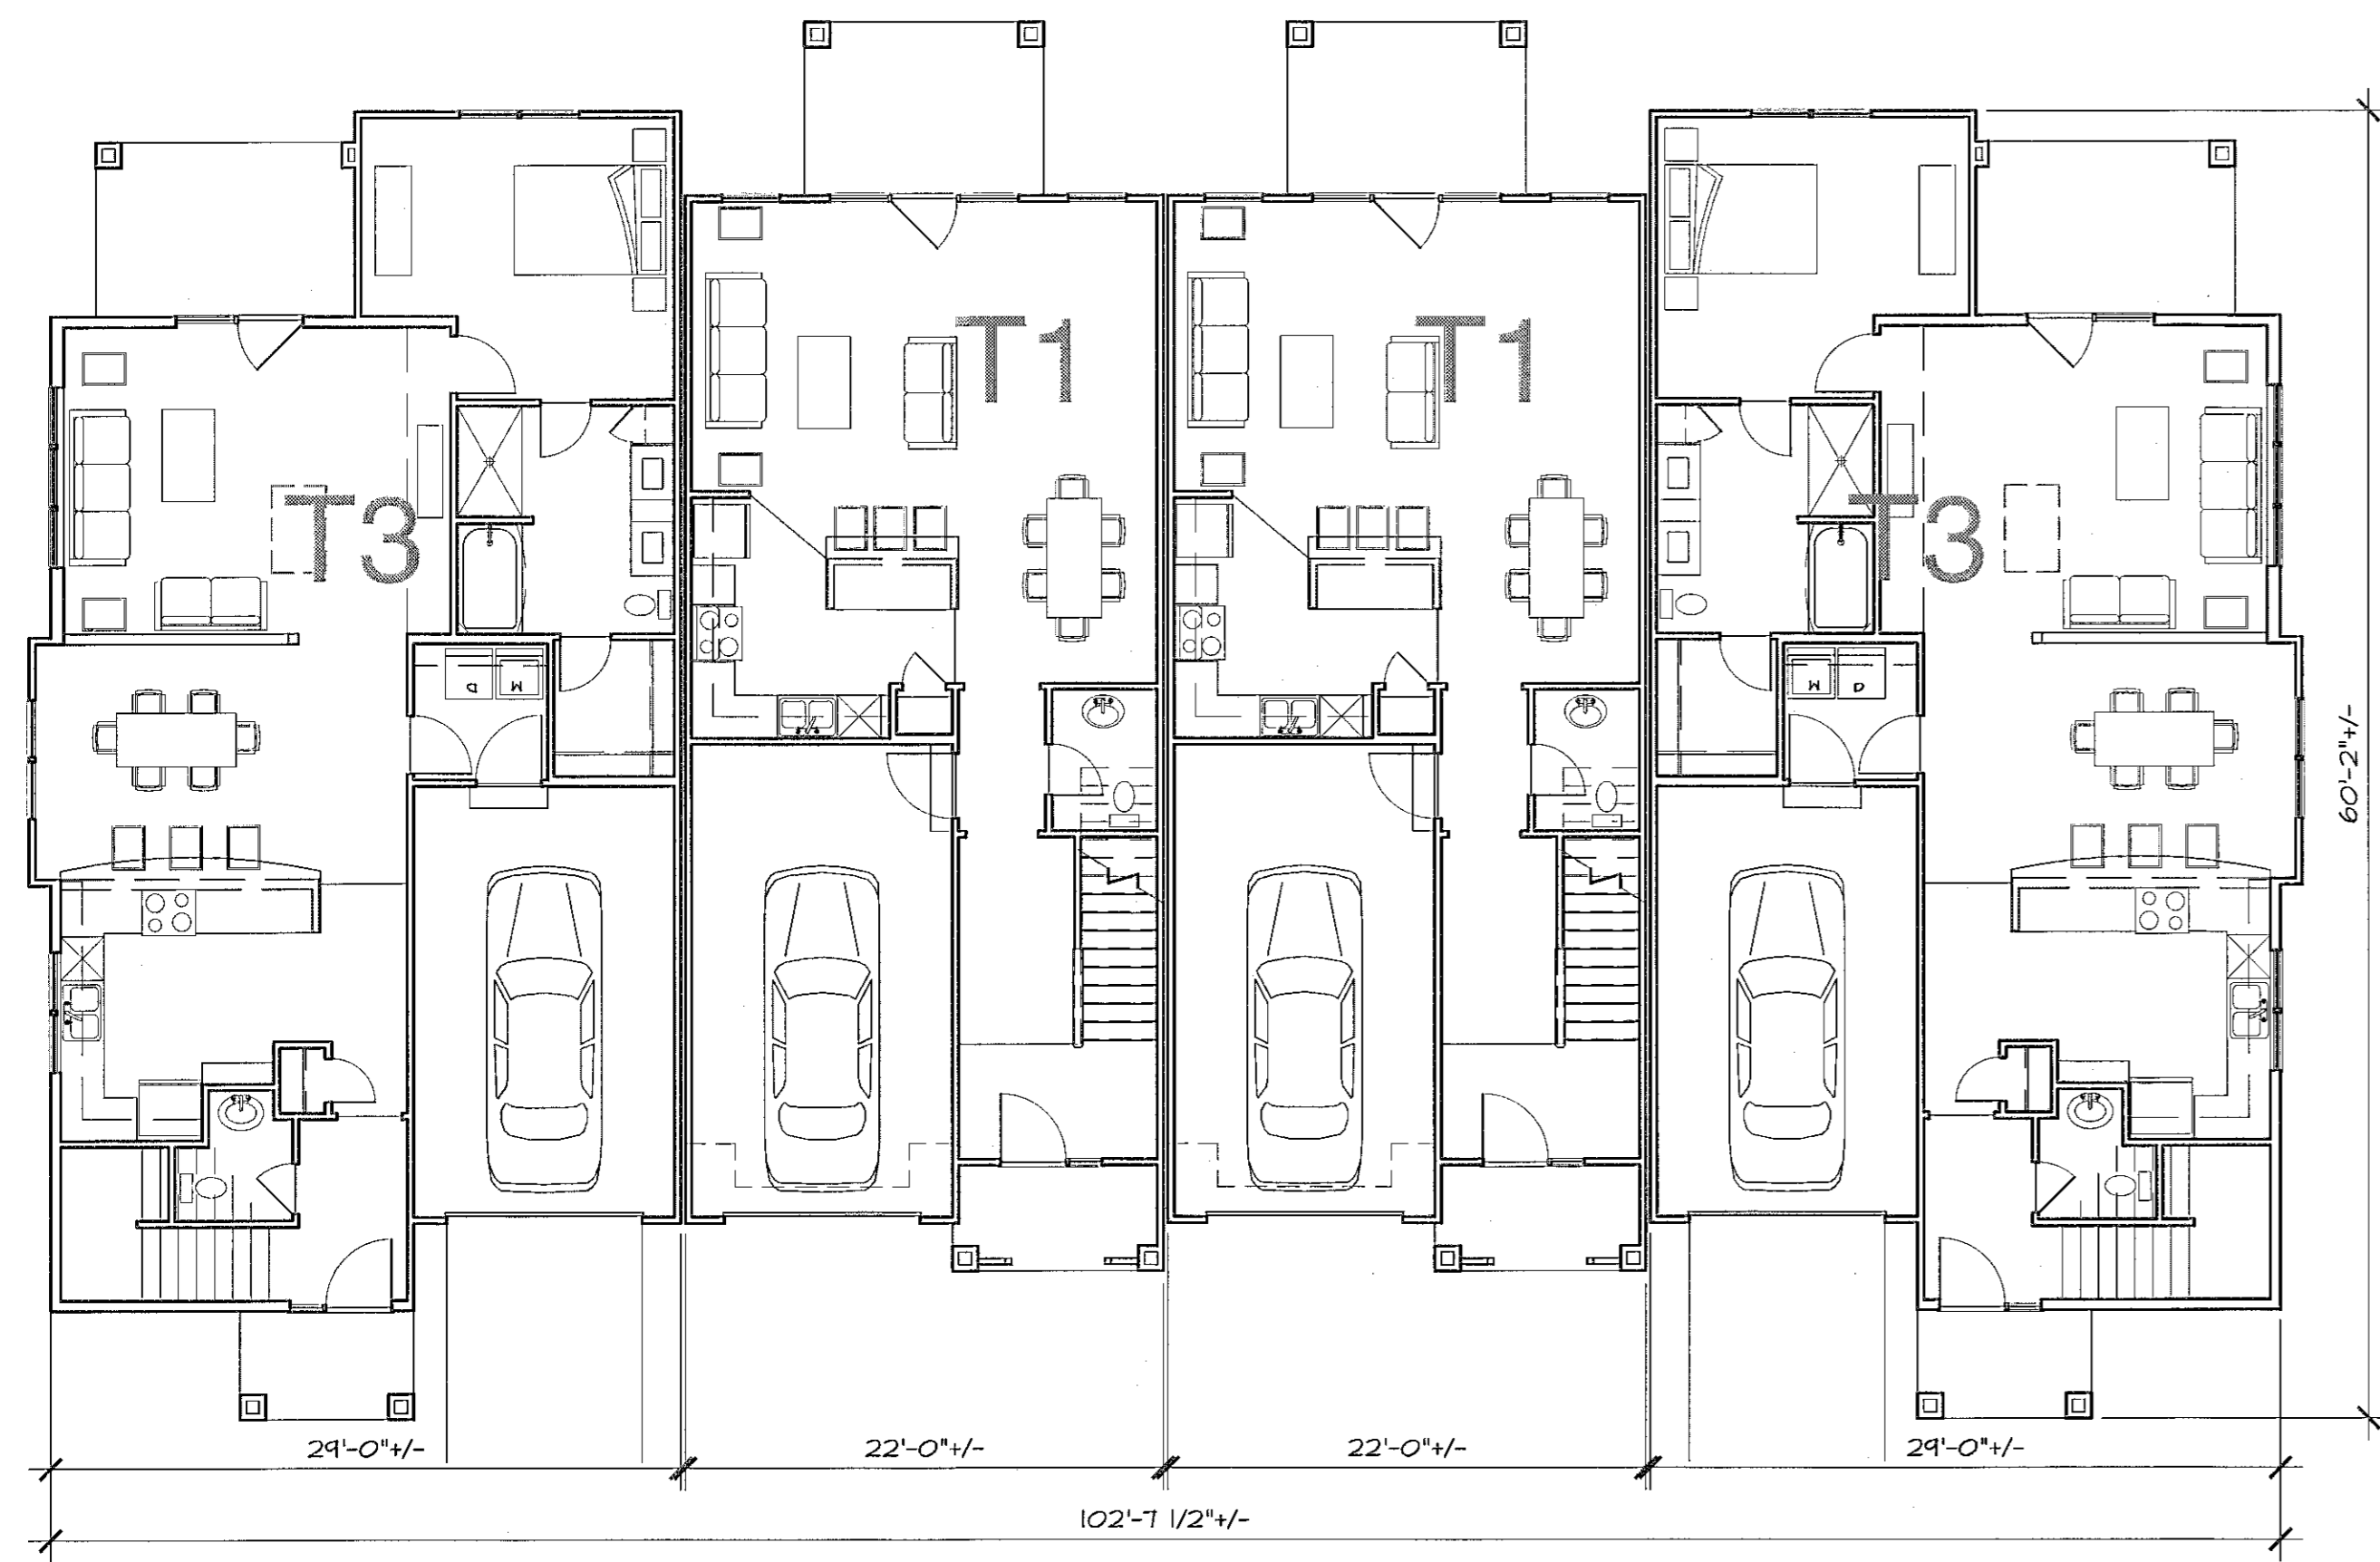

22 OCT.2015
 13 AUG.2015
 11 JUNE2015

PROJECT	1506
DATE	28 MAY15
DRAWN BY	AMP
CHECKED BY	CMW

BUILDING PLANS
 TOWNHOMES
 FOUR UNIT BLDGS.

A4.17

2 4-UNIT TOWNHOME 1ST FLOOR PLAN (T3 ENDS)
 A4.17

1/8"=1'-0"

1 4-UNIT TOWNHOME 1ST FLOOR PLAN (T2 ENDS)
 A4.17

1/8"=1'-0"

15-SP-013
 HTE#: 15-0993
 Approved by the Town of Cary
 Development Review Committee
 Planner: *KWH* Date: *1 Apr 2016*