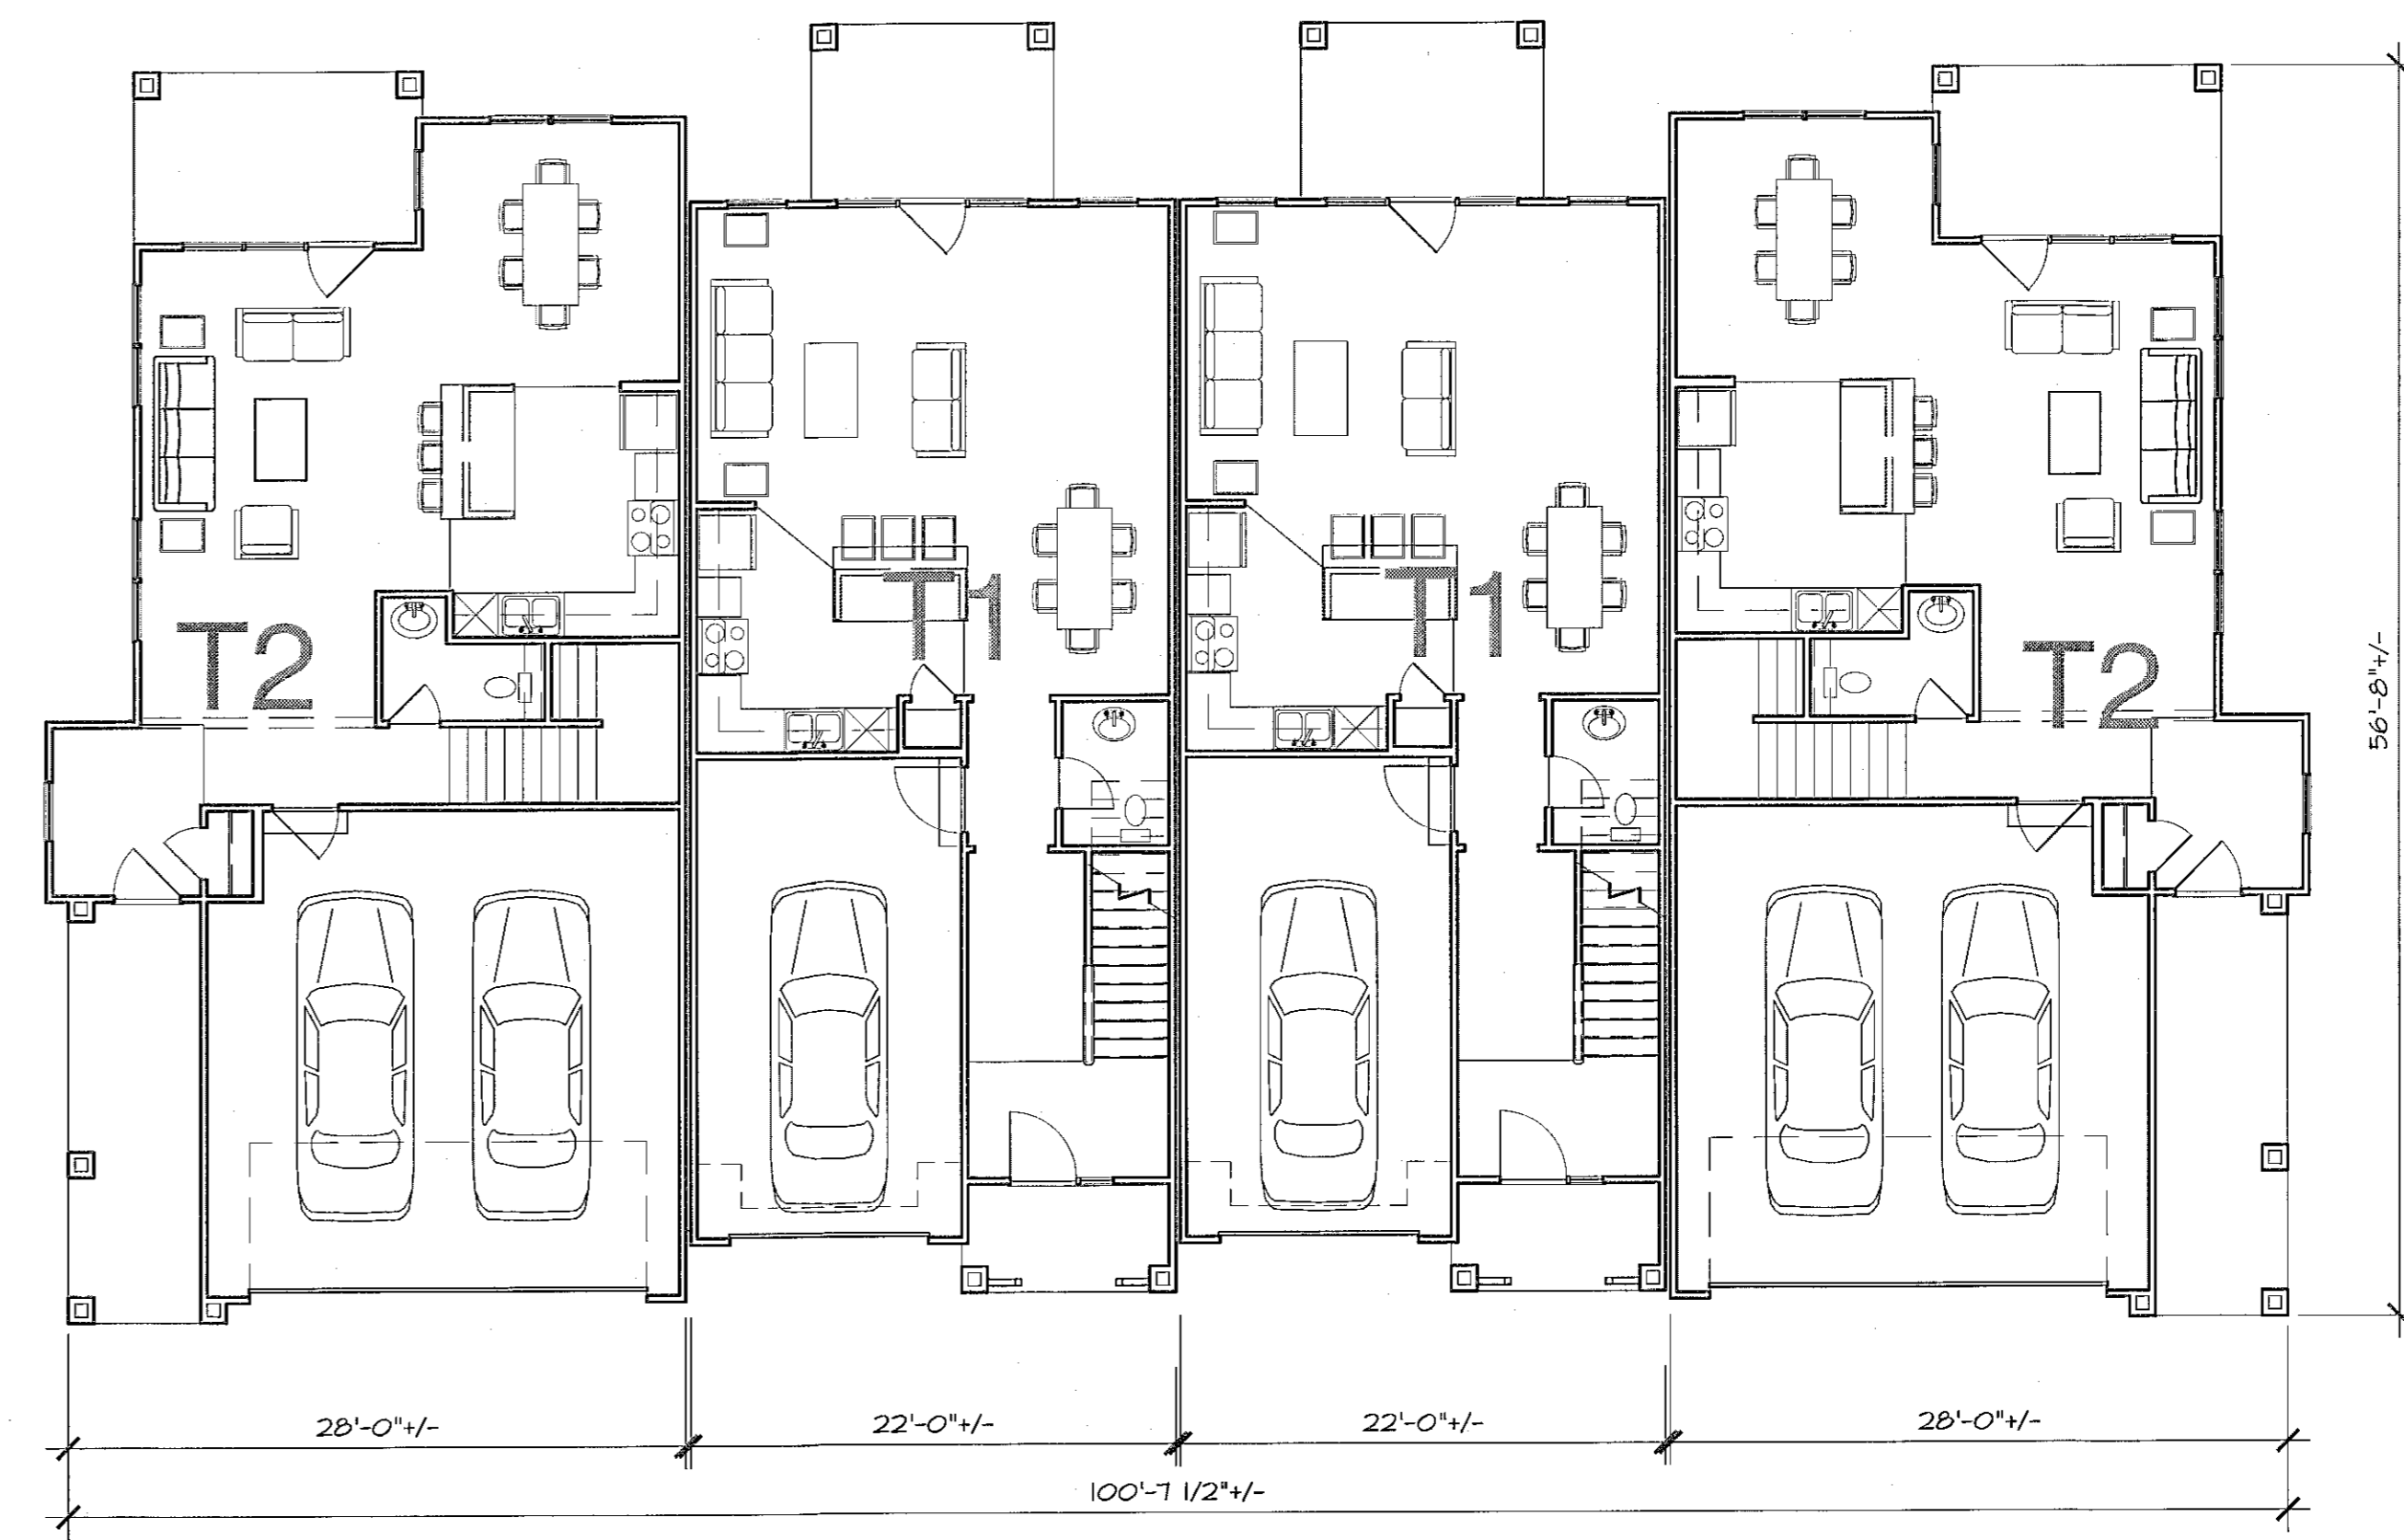

22 OCT.2015
 13 AUG.2015
 11 JUNE2015

PROJECT	1506
DATE	28 MAY15
DRAWN BY	AMP
CHECKED BY	CMW

BUILDING PLANS
 TOWNHOMES
 FOUR UNIT BLDGS.

A4.17

2 4-UNIT TOWNHOME 1ST FLOOR PLAN (T3 ENDS)
 A4.17

1/8"=1'-0"

1 4-UNIT TOWNHOME 1ST FLOOR PLAN (T2 ENDS)
 A4.17