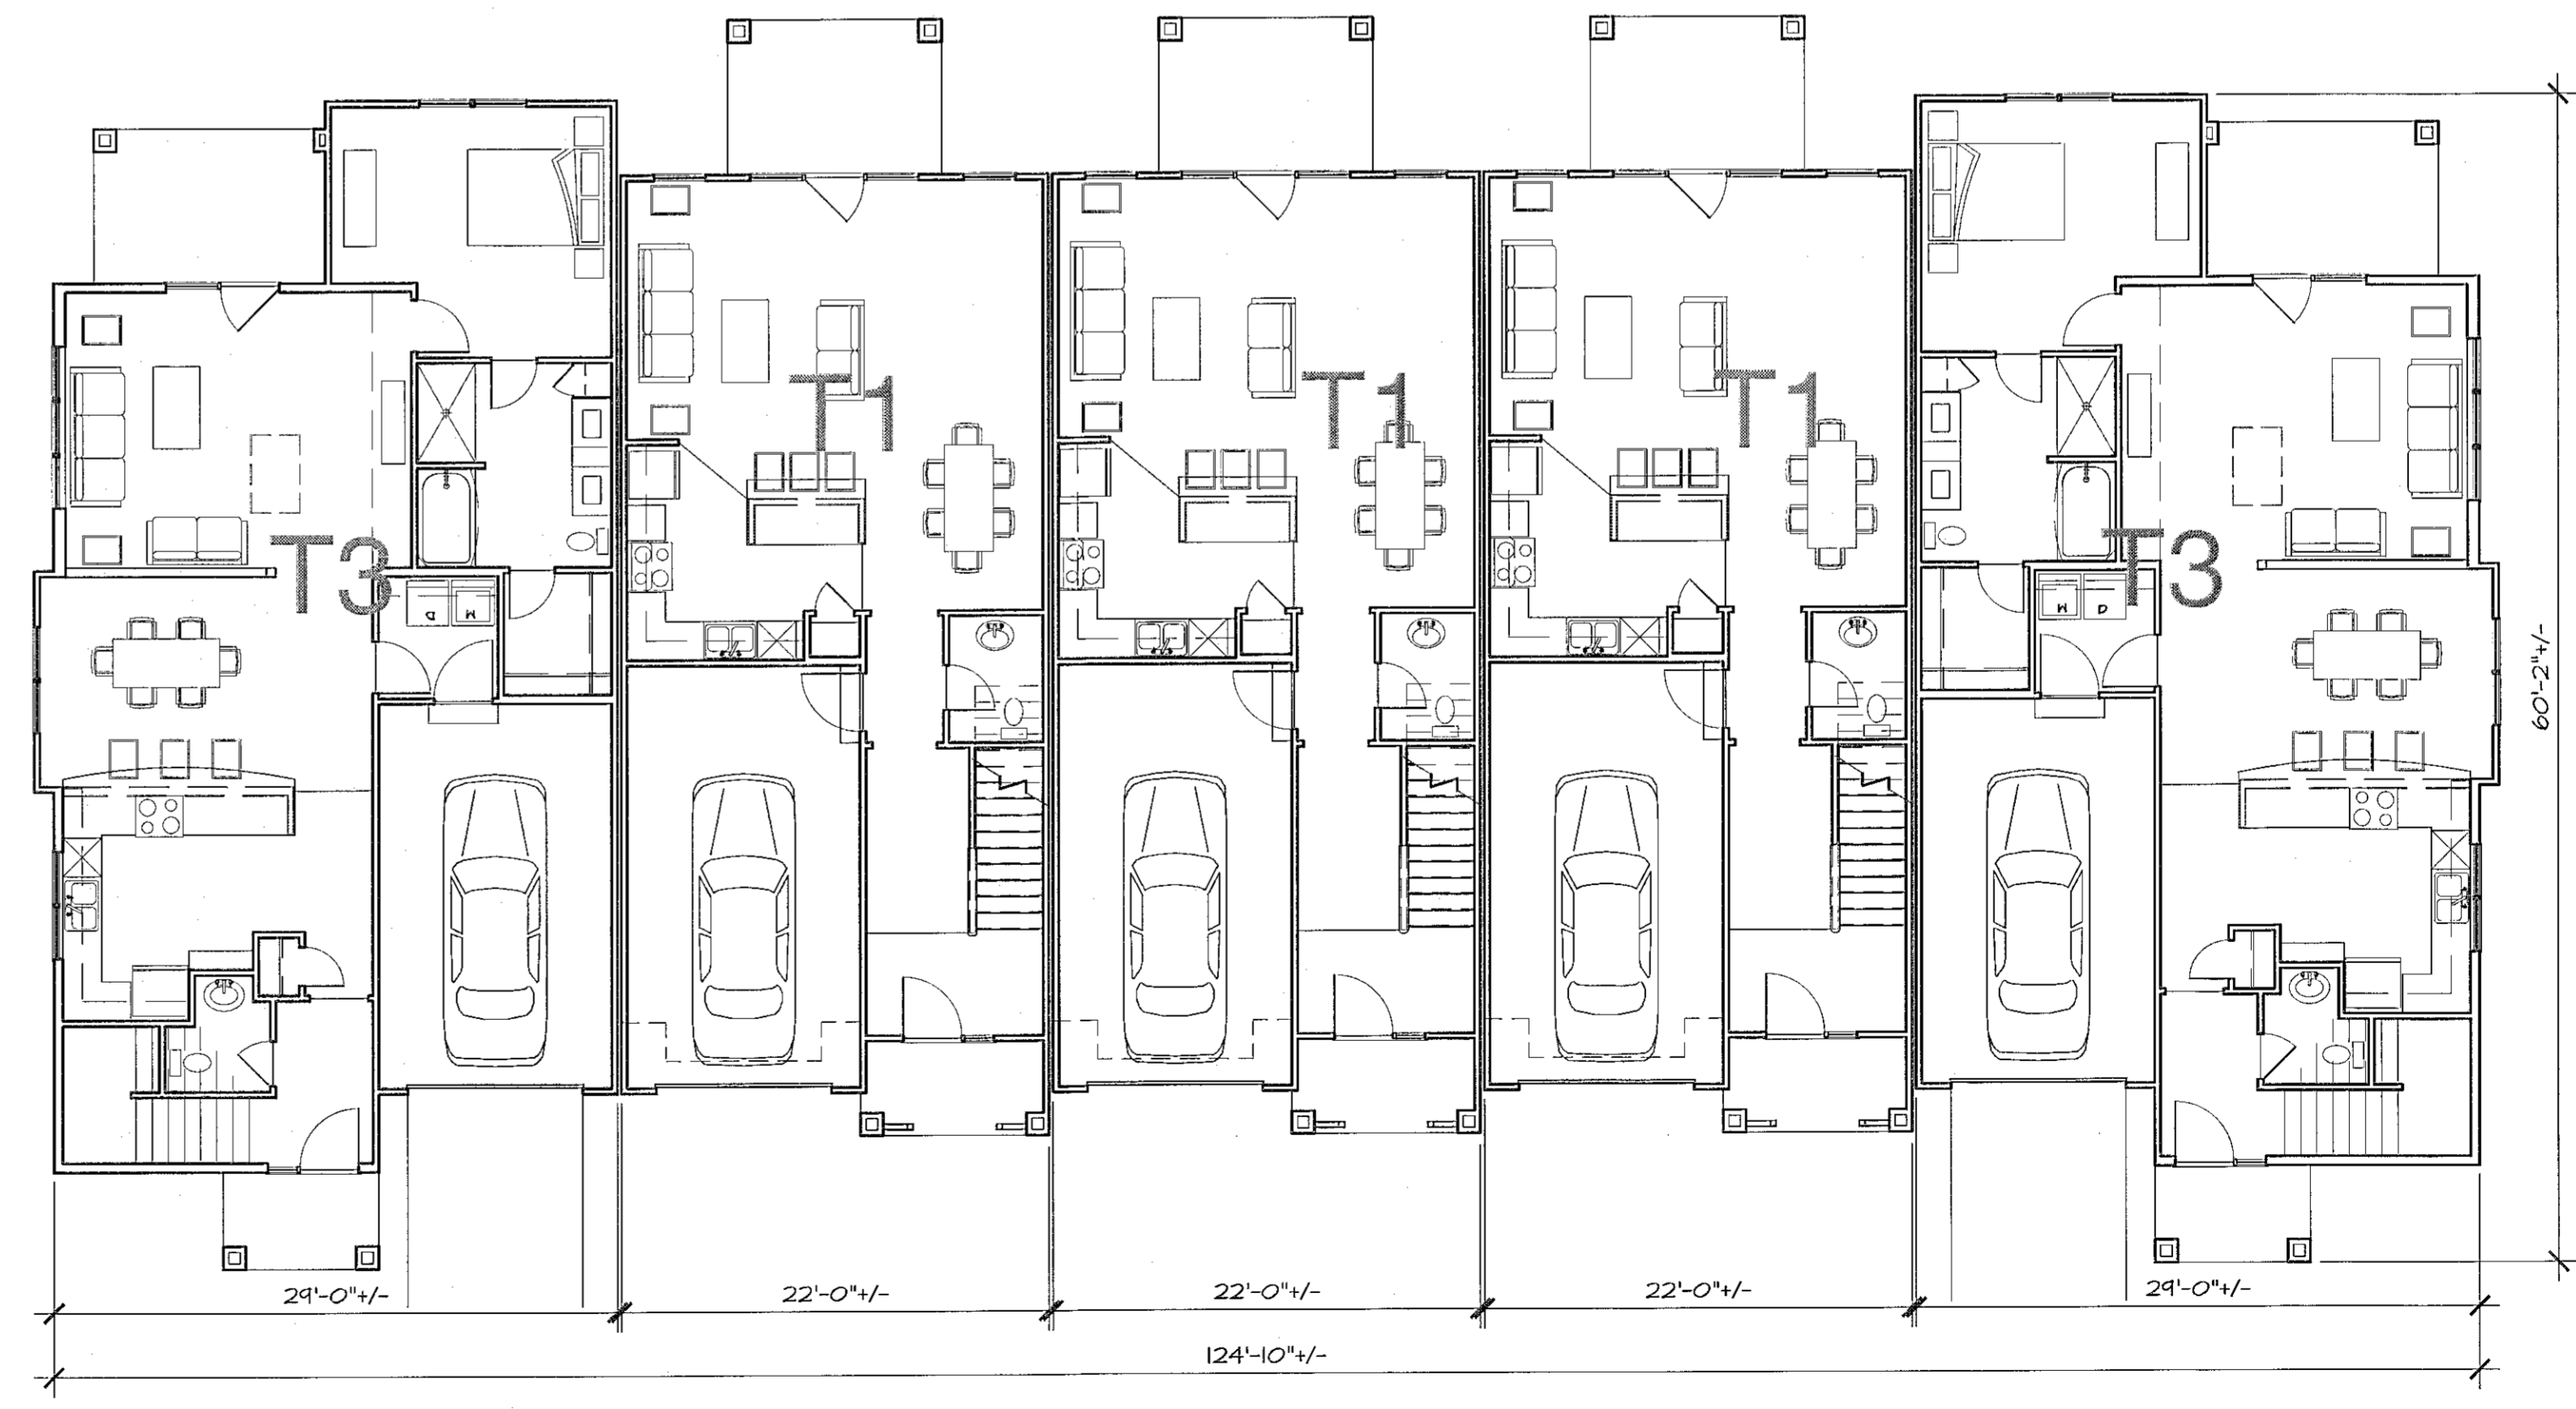

WLA

Alston Town Center
Cary, North Carolina
a multifamily community for
Woodfield Investments, LLC

1 | 5-UNIT TOWNHOME 1ST FLOOR PLAN (T3 ENDS)

A4.19

1/8"=1'-0"

15-SP-013
HTE#: 15-0993
Approved by the Town of Cary
Development Review Committee
Planner: *K.H.H.* Date: 1 Apr 2016.

22 OCT.2015
13 AUG.2015
11 JUNE2015

PROJECT	1506
DATE	28 MAY15
DRAWN BY	AMP
CHECKED BY	CMW

BUILDING PLANS
TOWNHOMES
5 UNIT BLDGS.

A4.19