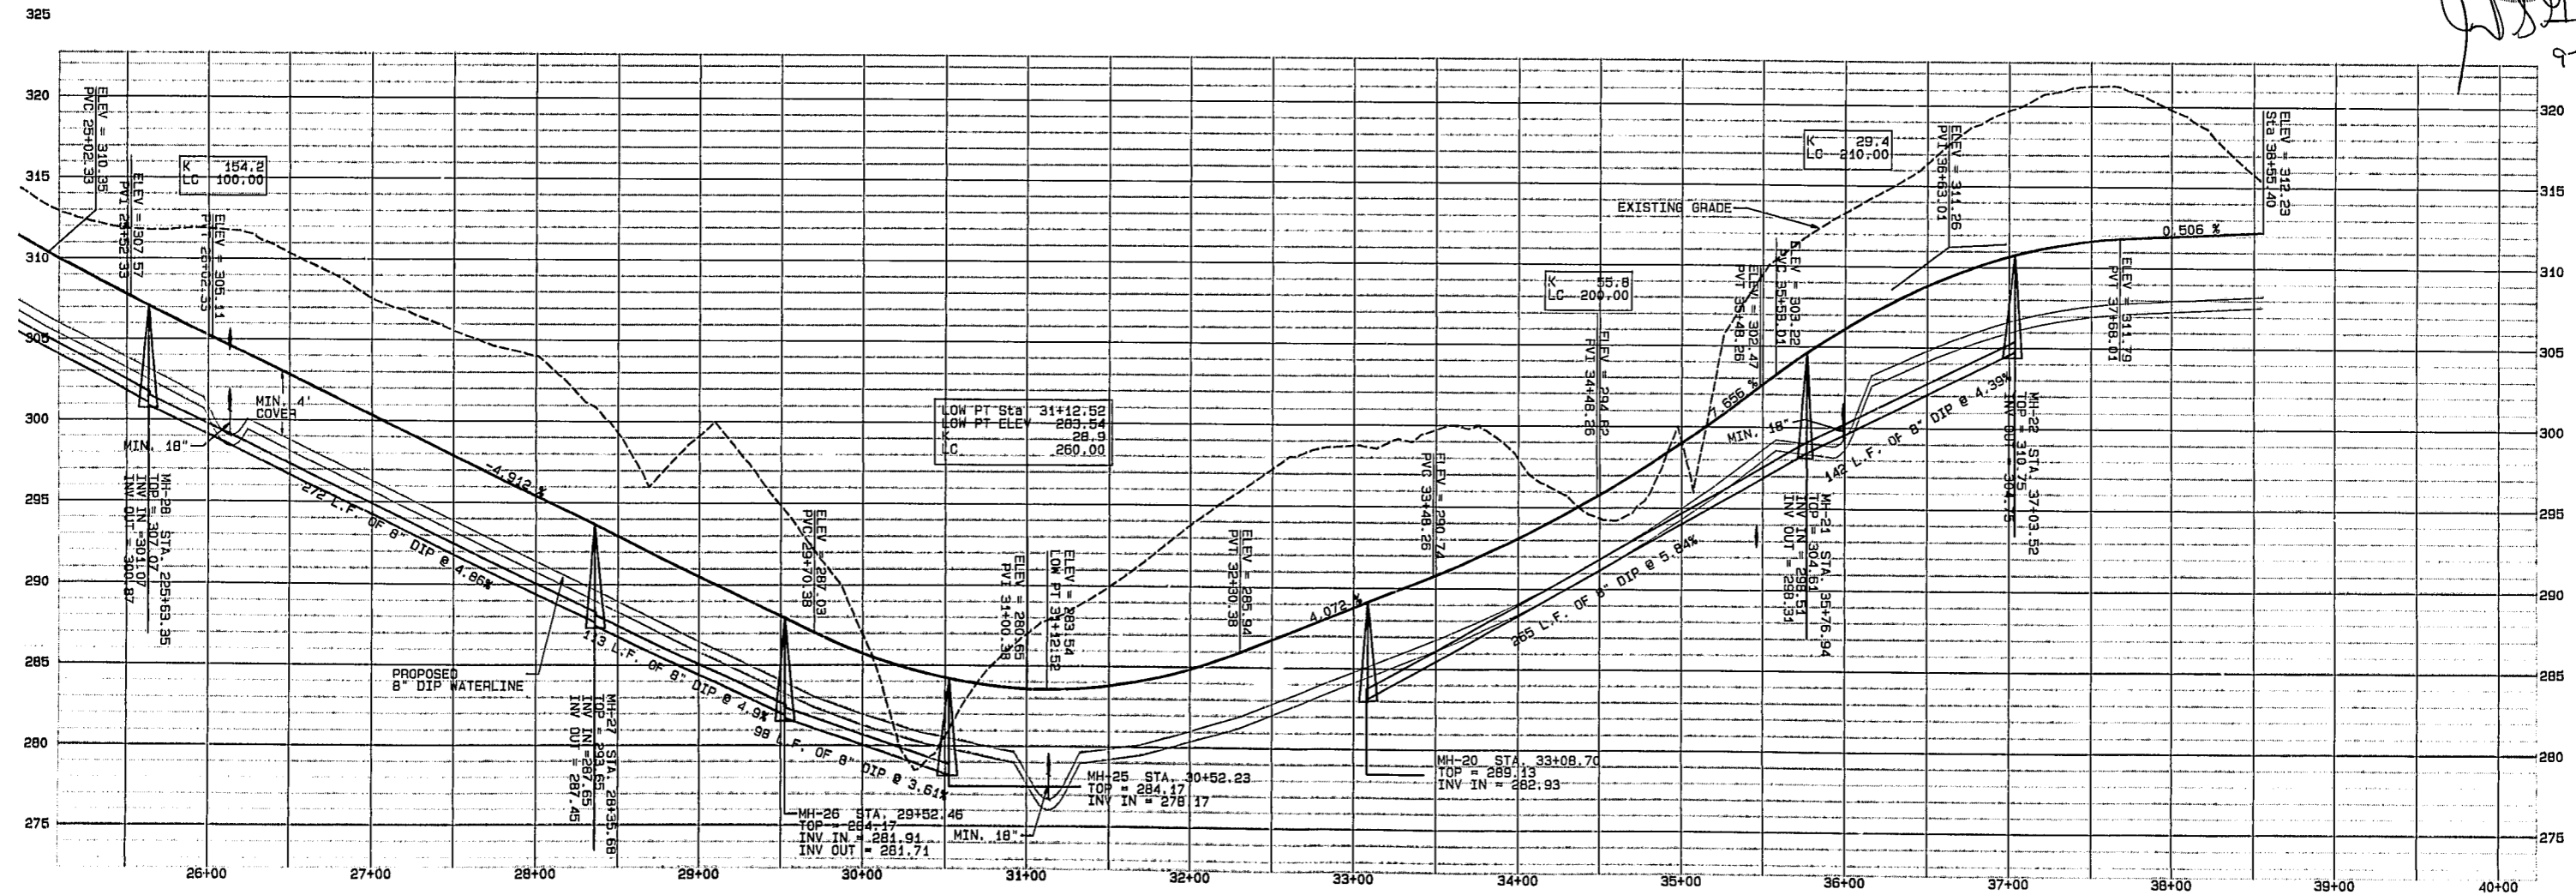

[Signature]
9-24-99

AMBERLY SF-A

FROST WIND PLACE

Hugh J. Gilleece and Associates
875 Walnut St. Suite 350 Cary, NC ph(919)469-1101 fax(919)460-7637

Revisions: 9/22/1999

(H) Scale: 1"=50 ft.	Designed by:	Sheet:
(V) Scale: 1"=5 ft.	Drawn by:	7.0
Date: 8/20/1999		