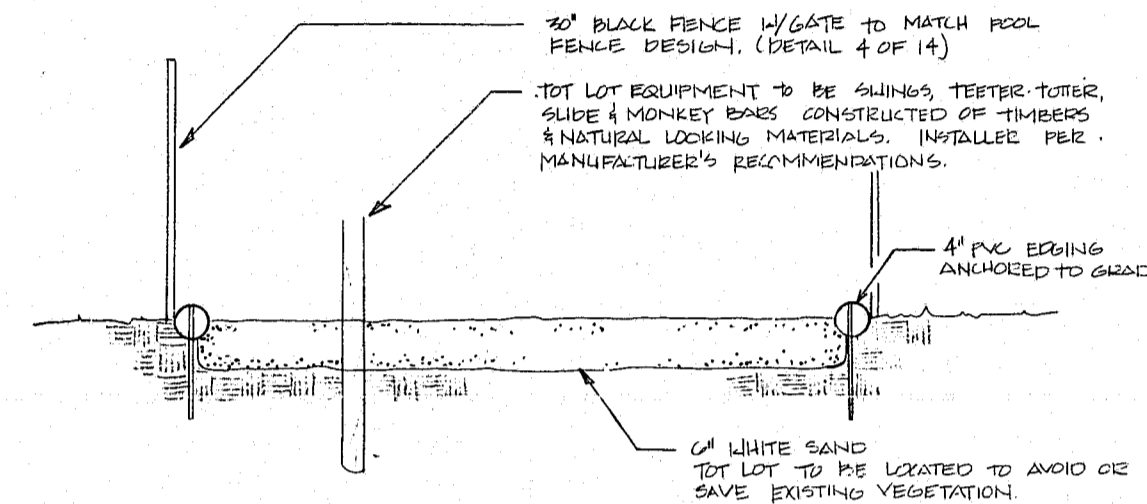

**1**  
**15** TRASH COMPACTOR SCREEN

**2**  
**15** TOT LOT

**3**  
**15** TIMBER AND STEEL RETAINING WALL

**AUDUBON PARC**  
 a 180 unit Multi-family Community in  
 Cary, North Carolina

Developed by Summit Properties, 212 South Tryon Street, Suite 500, Charlotte, North Carolina 28281

**DESIGN  
 RESOURCE  
 GROUP, PA**

500 East Boulevard  
 Suite 102  
 Charlotte, NC 28203  
 PH 704 343-0608  
 FAX 704 343-9380

**AMENITY  
 DETAILS**

SCALE	
DATE	25 JUNE 1993
REVISION	1. 20 JULY 93 ADD
	SCREEN DETAIL
	2. 4 AUG 93 PER CARY COMMENTS
	TOT LOT
	20 SEPTEMBER 1993