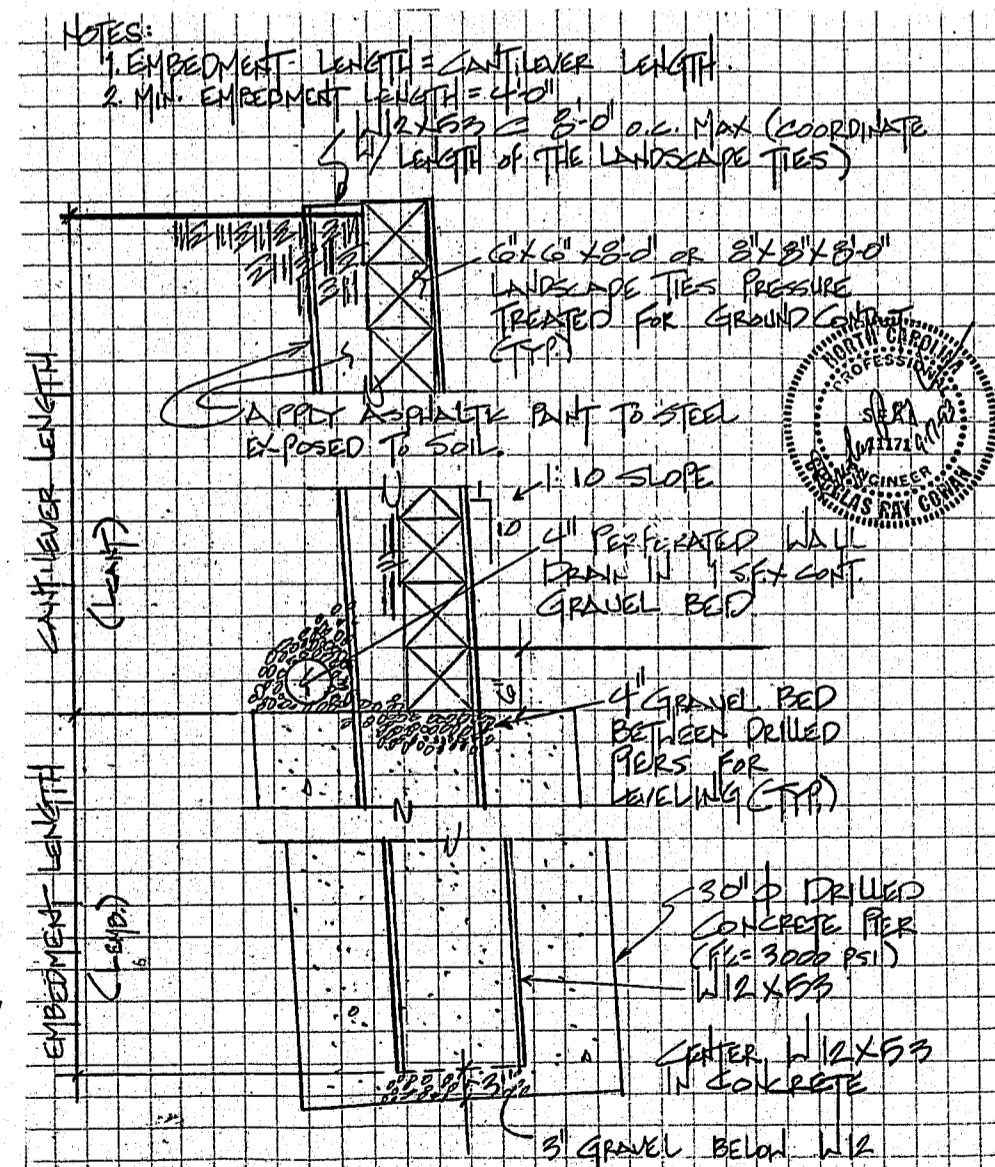

**1**  
**15** TRASH COMPACTOR SCREEN

**2**  
**15** TOT LOT

**3**  
**15** TIMBER AND STEEL RETAINING WALL

**AUDUBON PARC**  
 a 180 unit Multi-family Community in  
 Cary, North Carolina

Developed by Summit Properties, 212 South Tryon Street, Suite 500, Charlotte, North Carolina 28281

**DESIGN  
 RESOURCE  
 GROUP, PA**

500 East Boulevard  
 Suite 102  
 Charlotte, NC 28203  
 PH 704 343-0608  
 FAX 704 343-9380

**AMENITY  
 DETAILS**

SCALE	
DATE	25 JUNE 1993
REVISION	1. 20 JULY 93 ADD
	SCREEN DETAIL
	2. 4 AUG 93 PER CARY COMMENTS
	TOT LOT
	20 SEPTEMBER 1993

SHEET 15 OF 18

**FOR CONSTRUCTION**