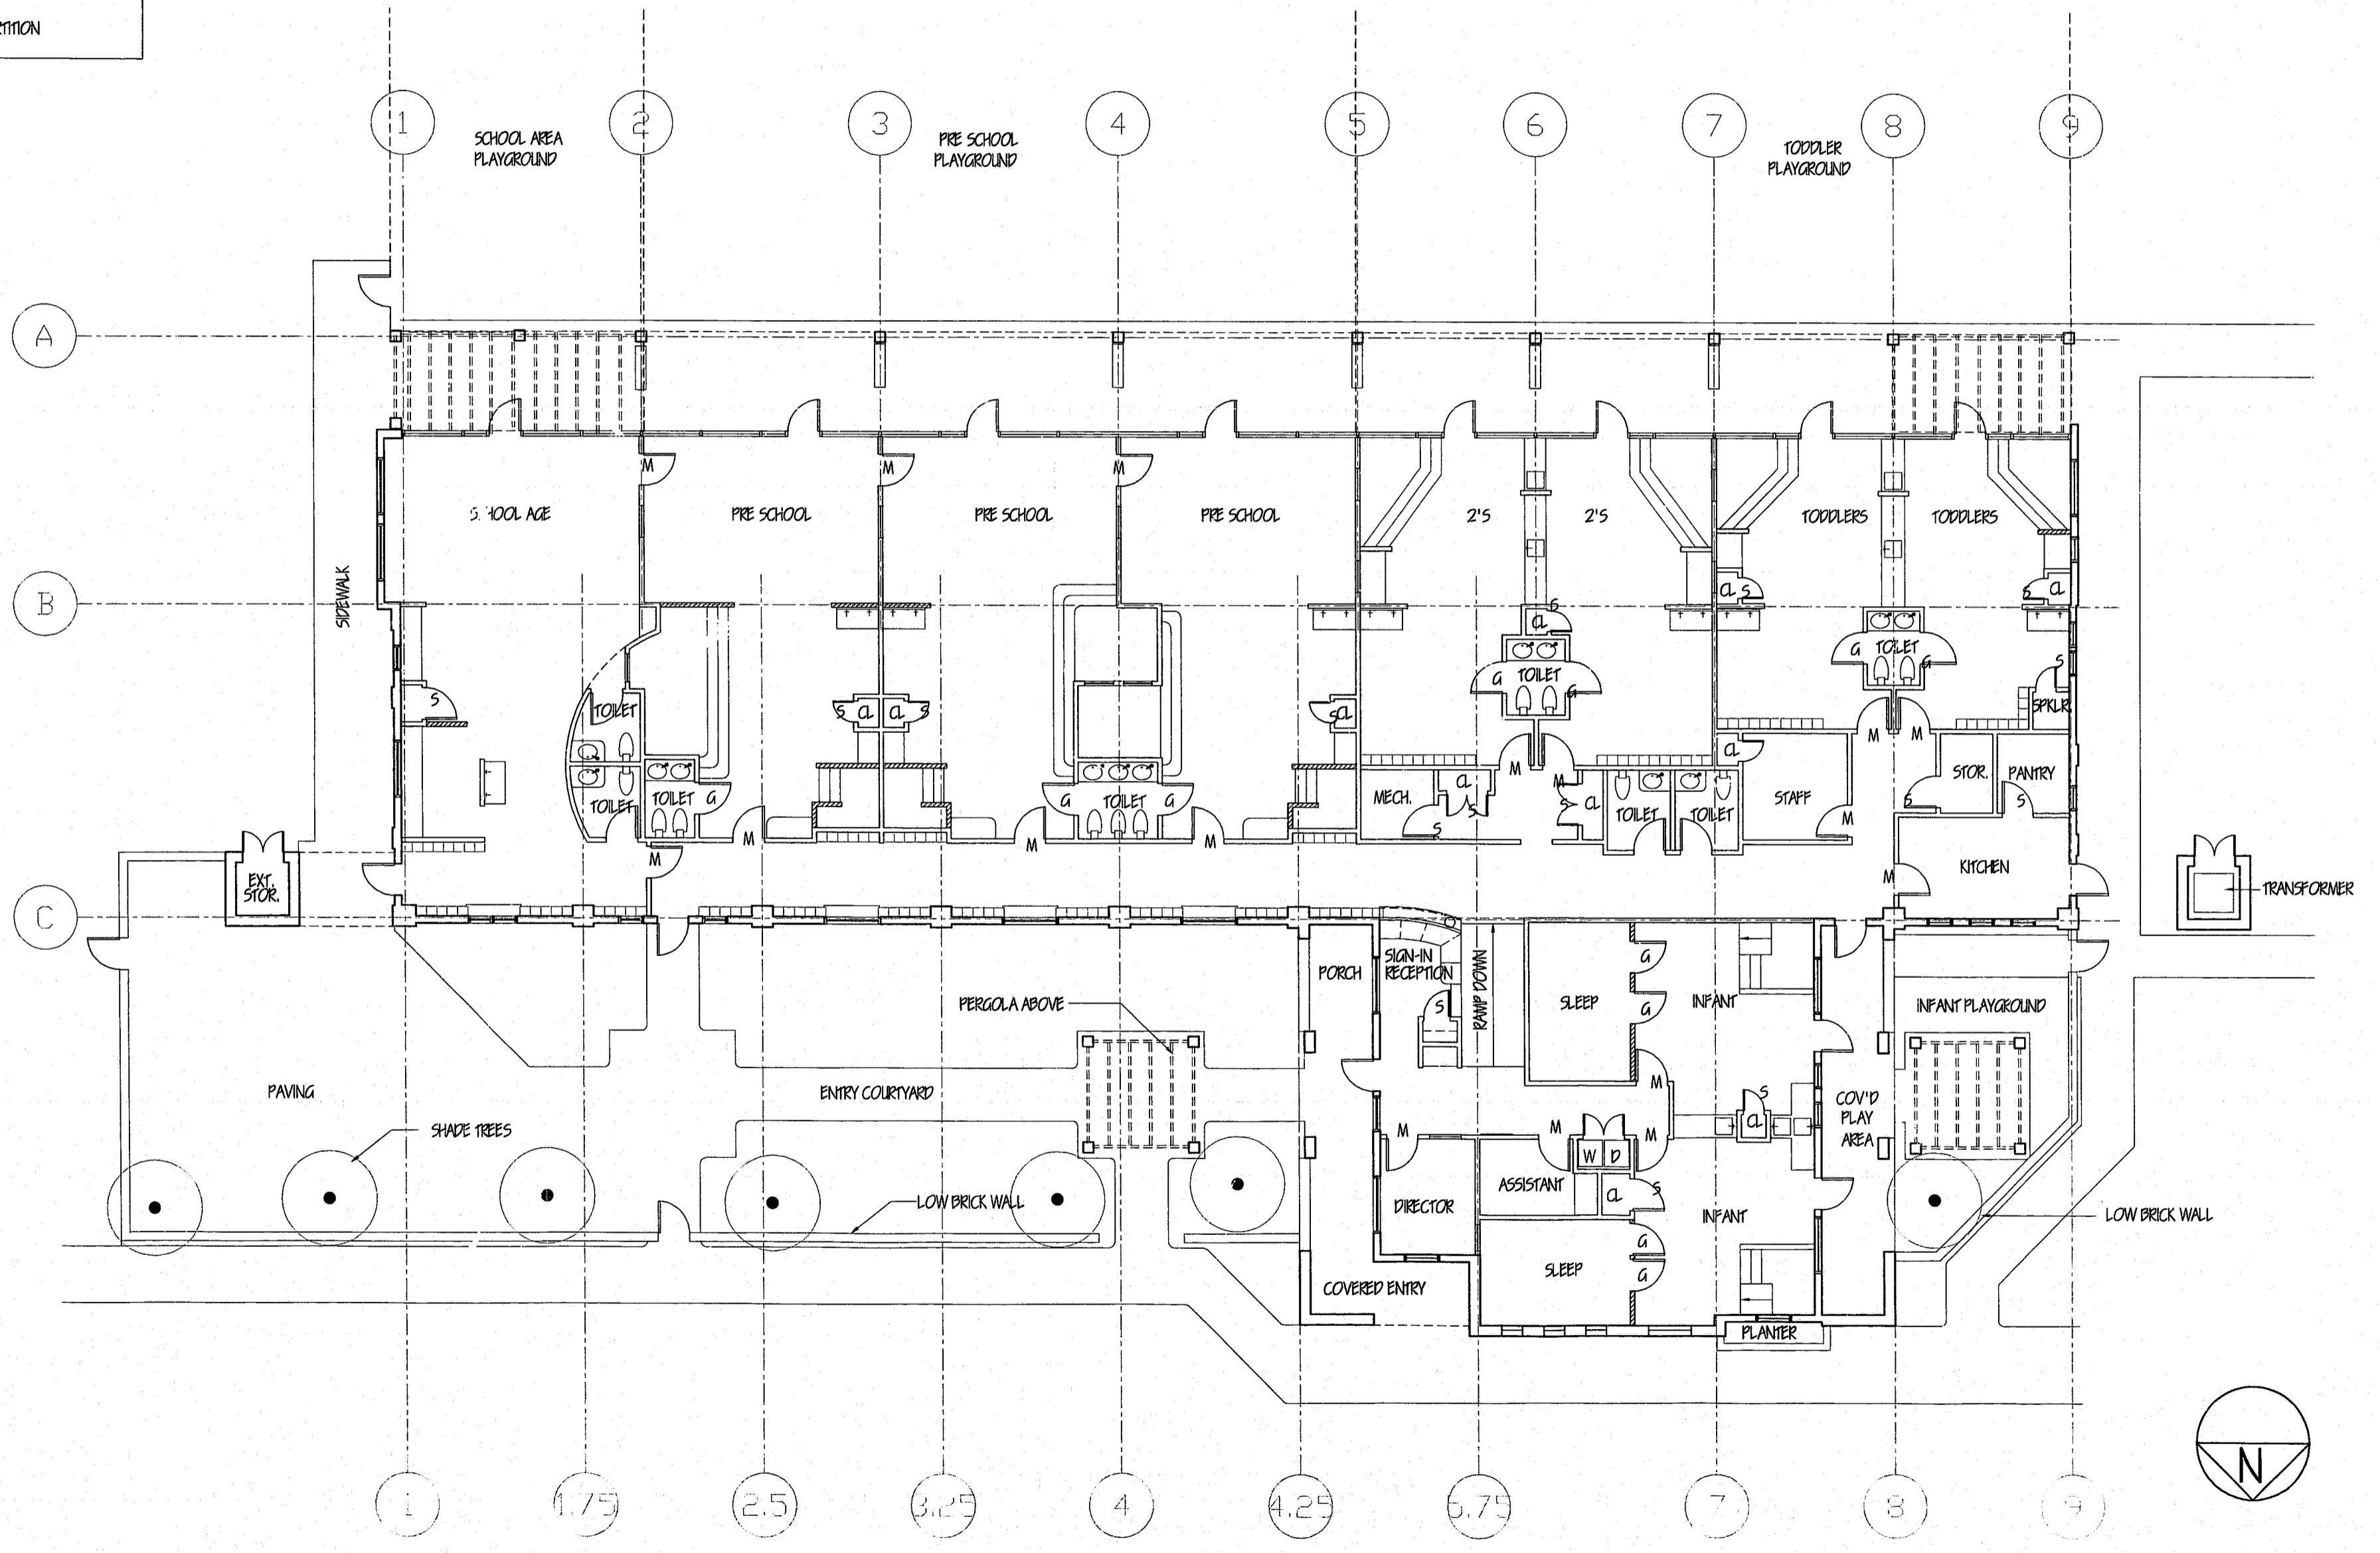

**PRELIMINARY**  
 NOT APPROVED FOR CONSTRUCTION

Bright Horizons Children's Center  
 Cornerstone  
 Cary, North Carolina

**LEGEND**

- G 2'-6" HIGH GATE
- M MORGAN SAFETY GLASS DOOR
- S SOLID CORE DOOR
- FULL HEIGHT PARTITION
- ▨ LOW PARTITION

DRAWING TITLE

12/29/94 DATE

1/8" = 1'-0" SCALE

PROJECT NO.