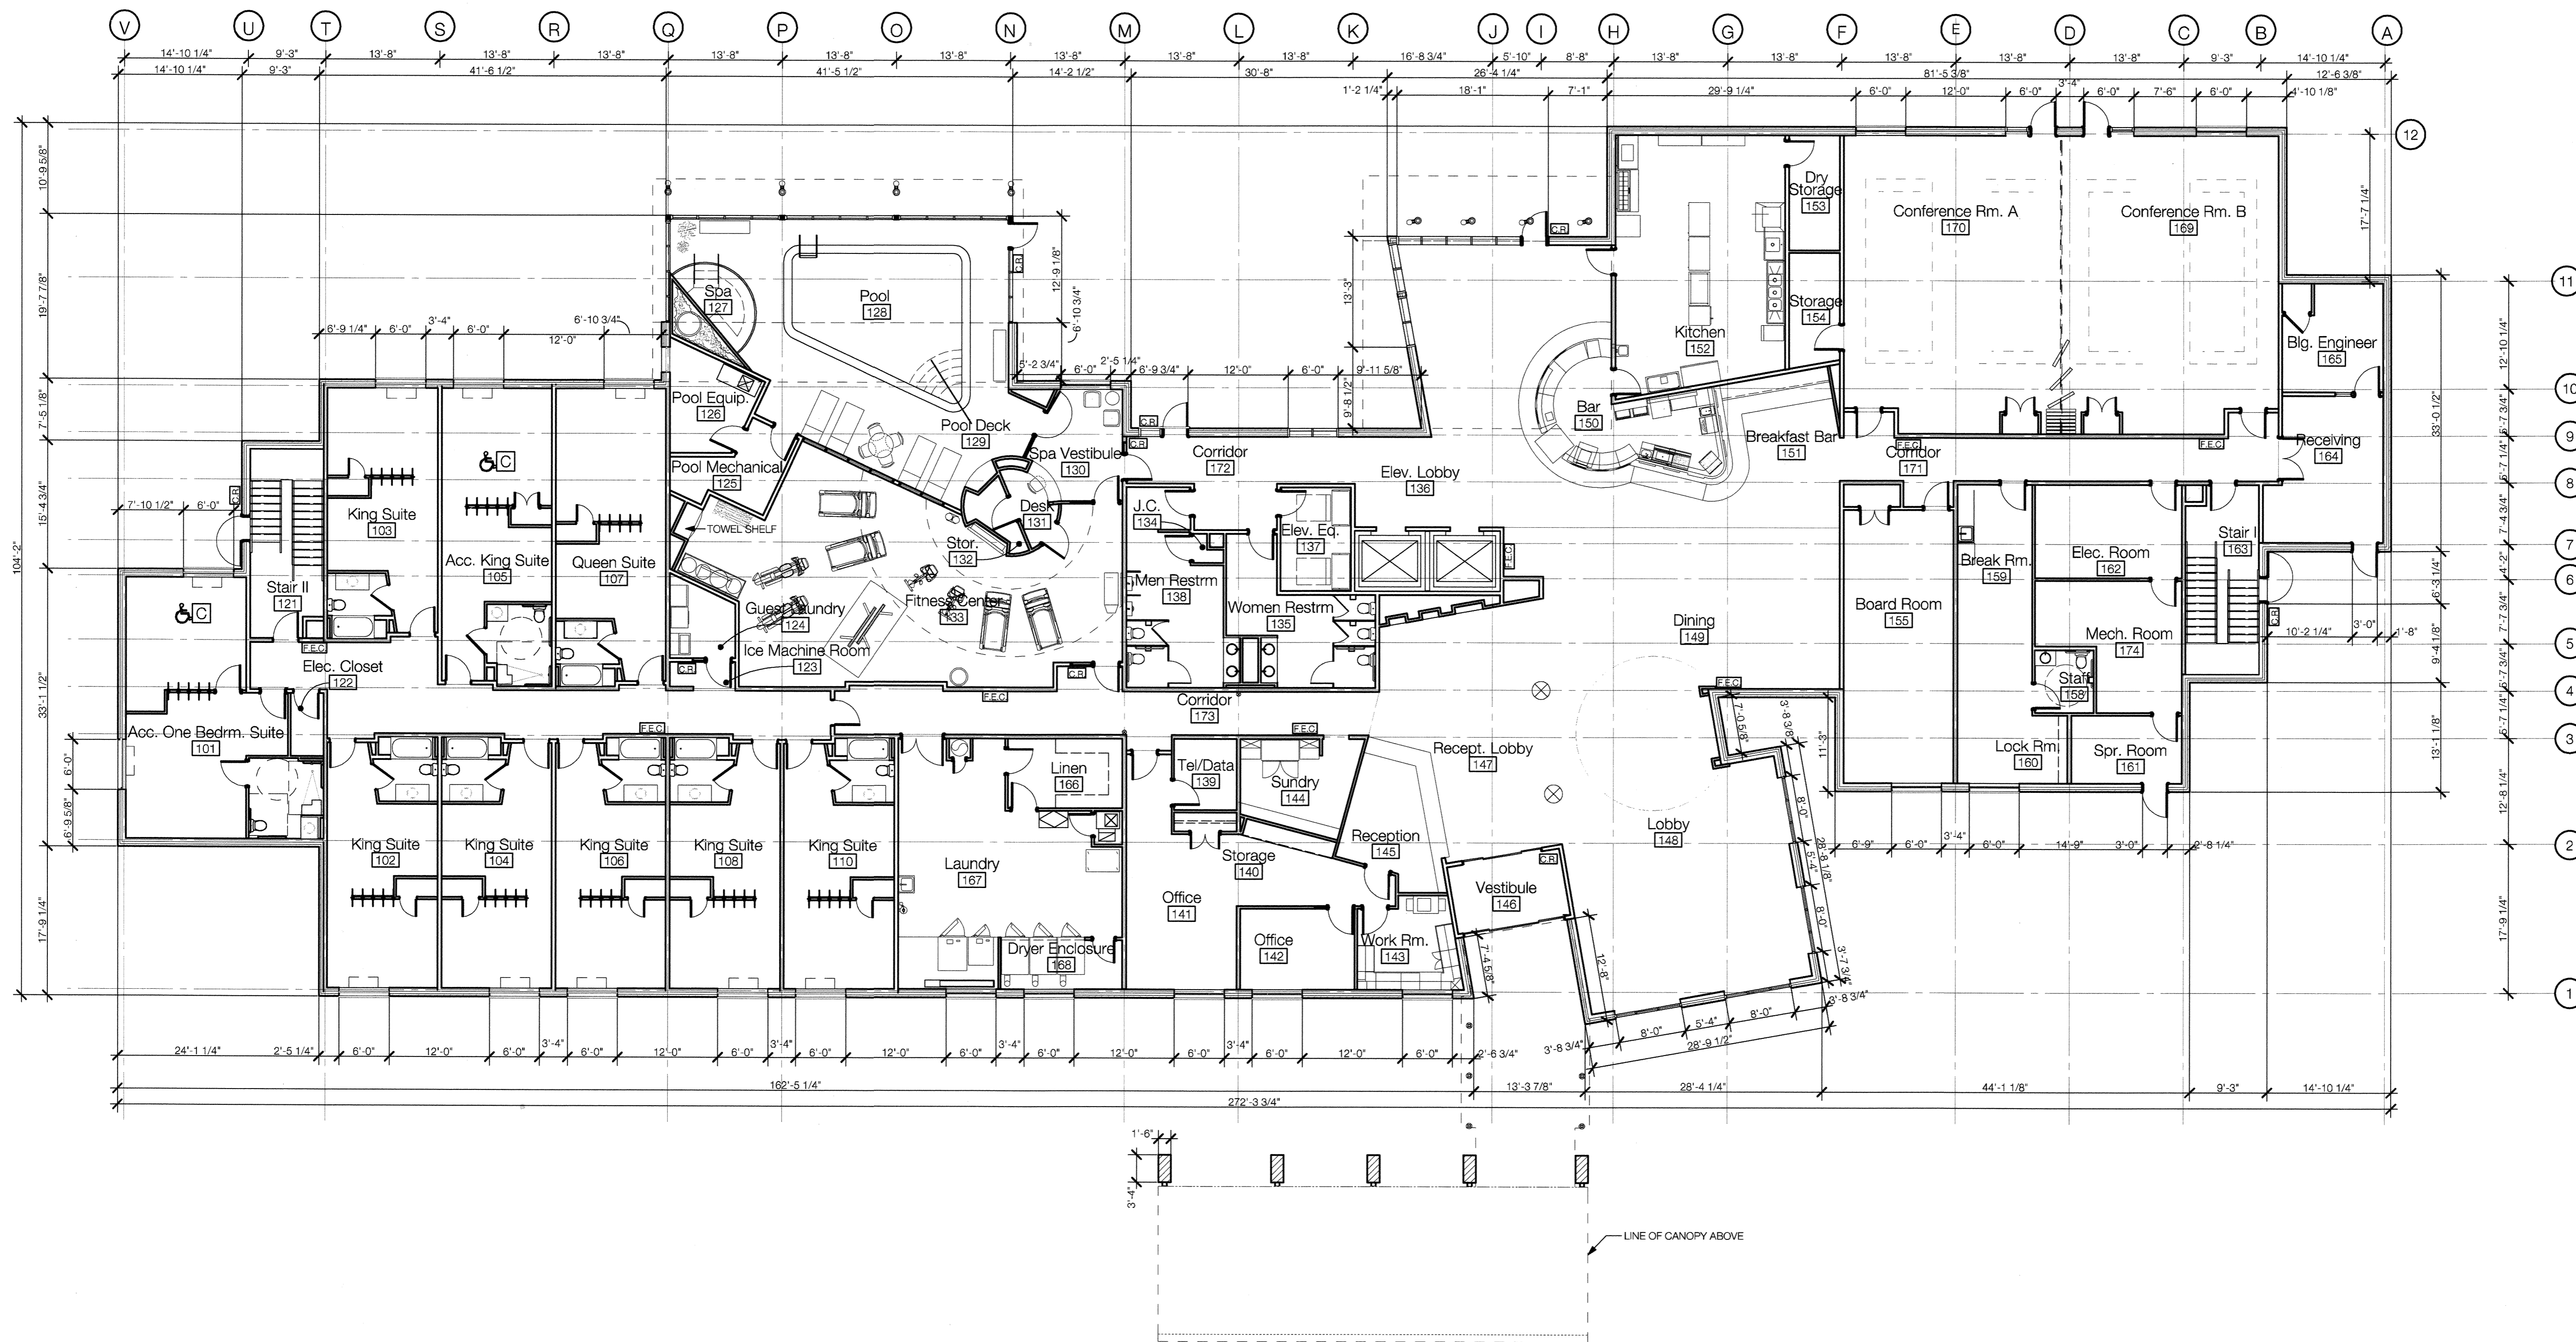

MIND'S EYE ARCHITECTURE

1950 Abbott Street, Suite 605
Charlotte, North Carolina 28203
Phone: 704.373.3101
Fax: 704.373.3103
www.mindseyearchitecture.net

07-SP-018
APPROVED
TOWN OF CARY

Approved by DRC Date 7/9/07
Planning KAH Date 8/20/07
Engineering TS GH Date 8-21-07

CAMBRIA SUITES
Cary, NC / RDU Airport

ISSUE DATE: June 8, 2007
PROJECT STATUS: Construction
PROJECT NUMBER: 07-005
REVISIONS:

First Floor Plan