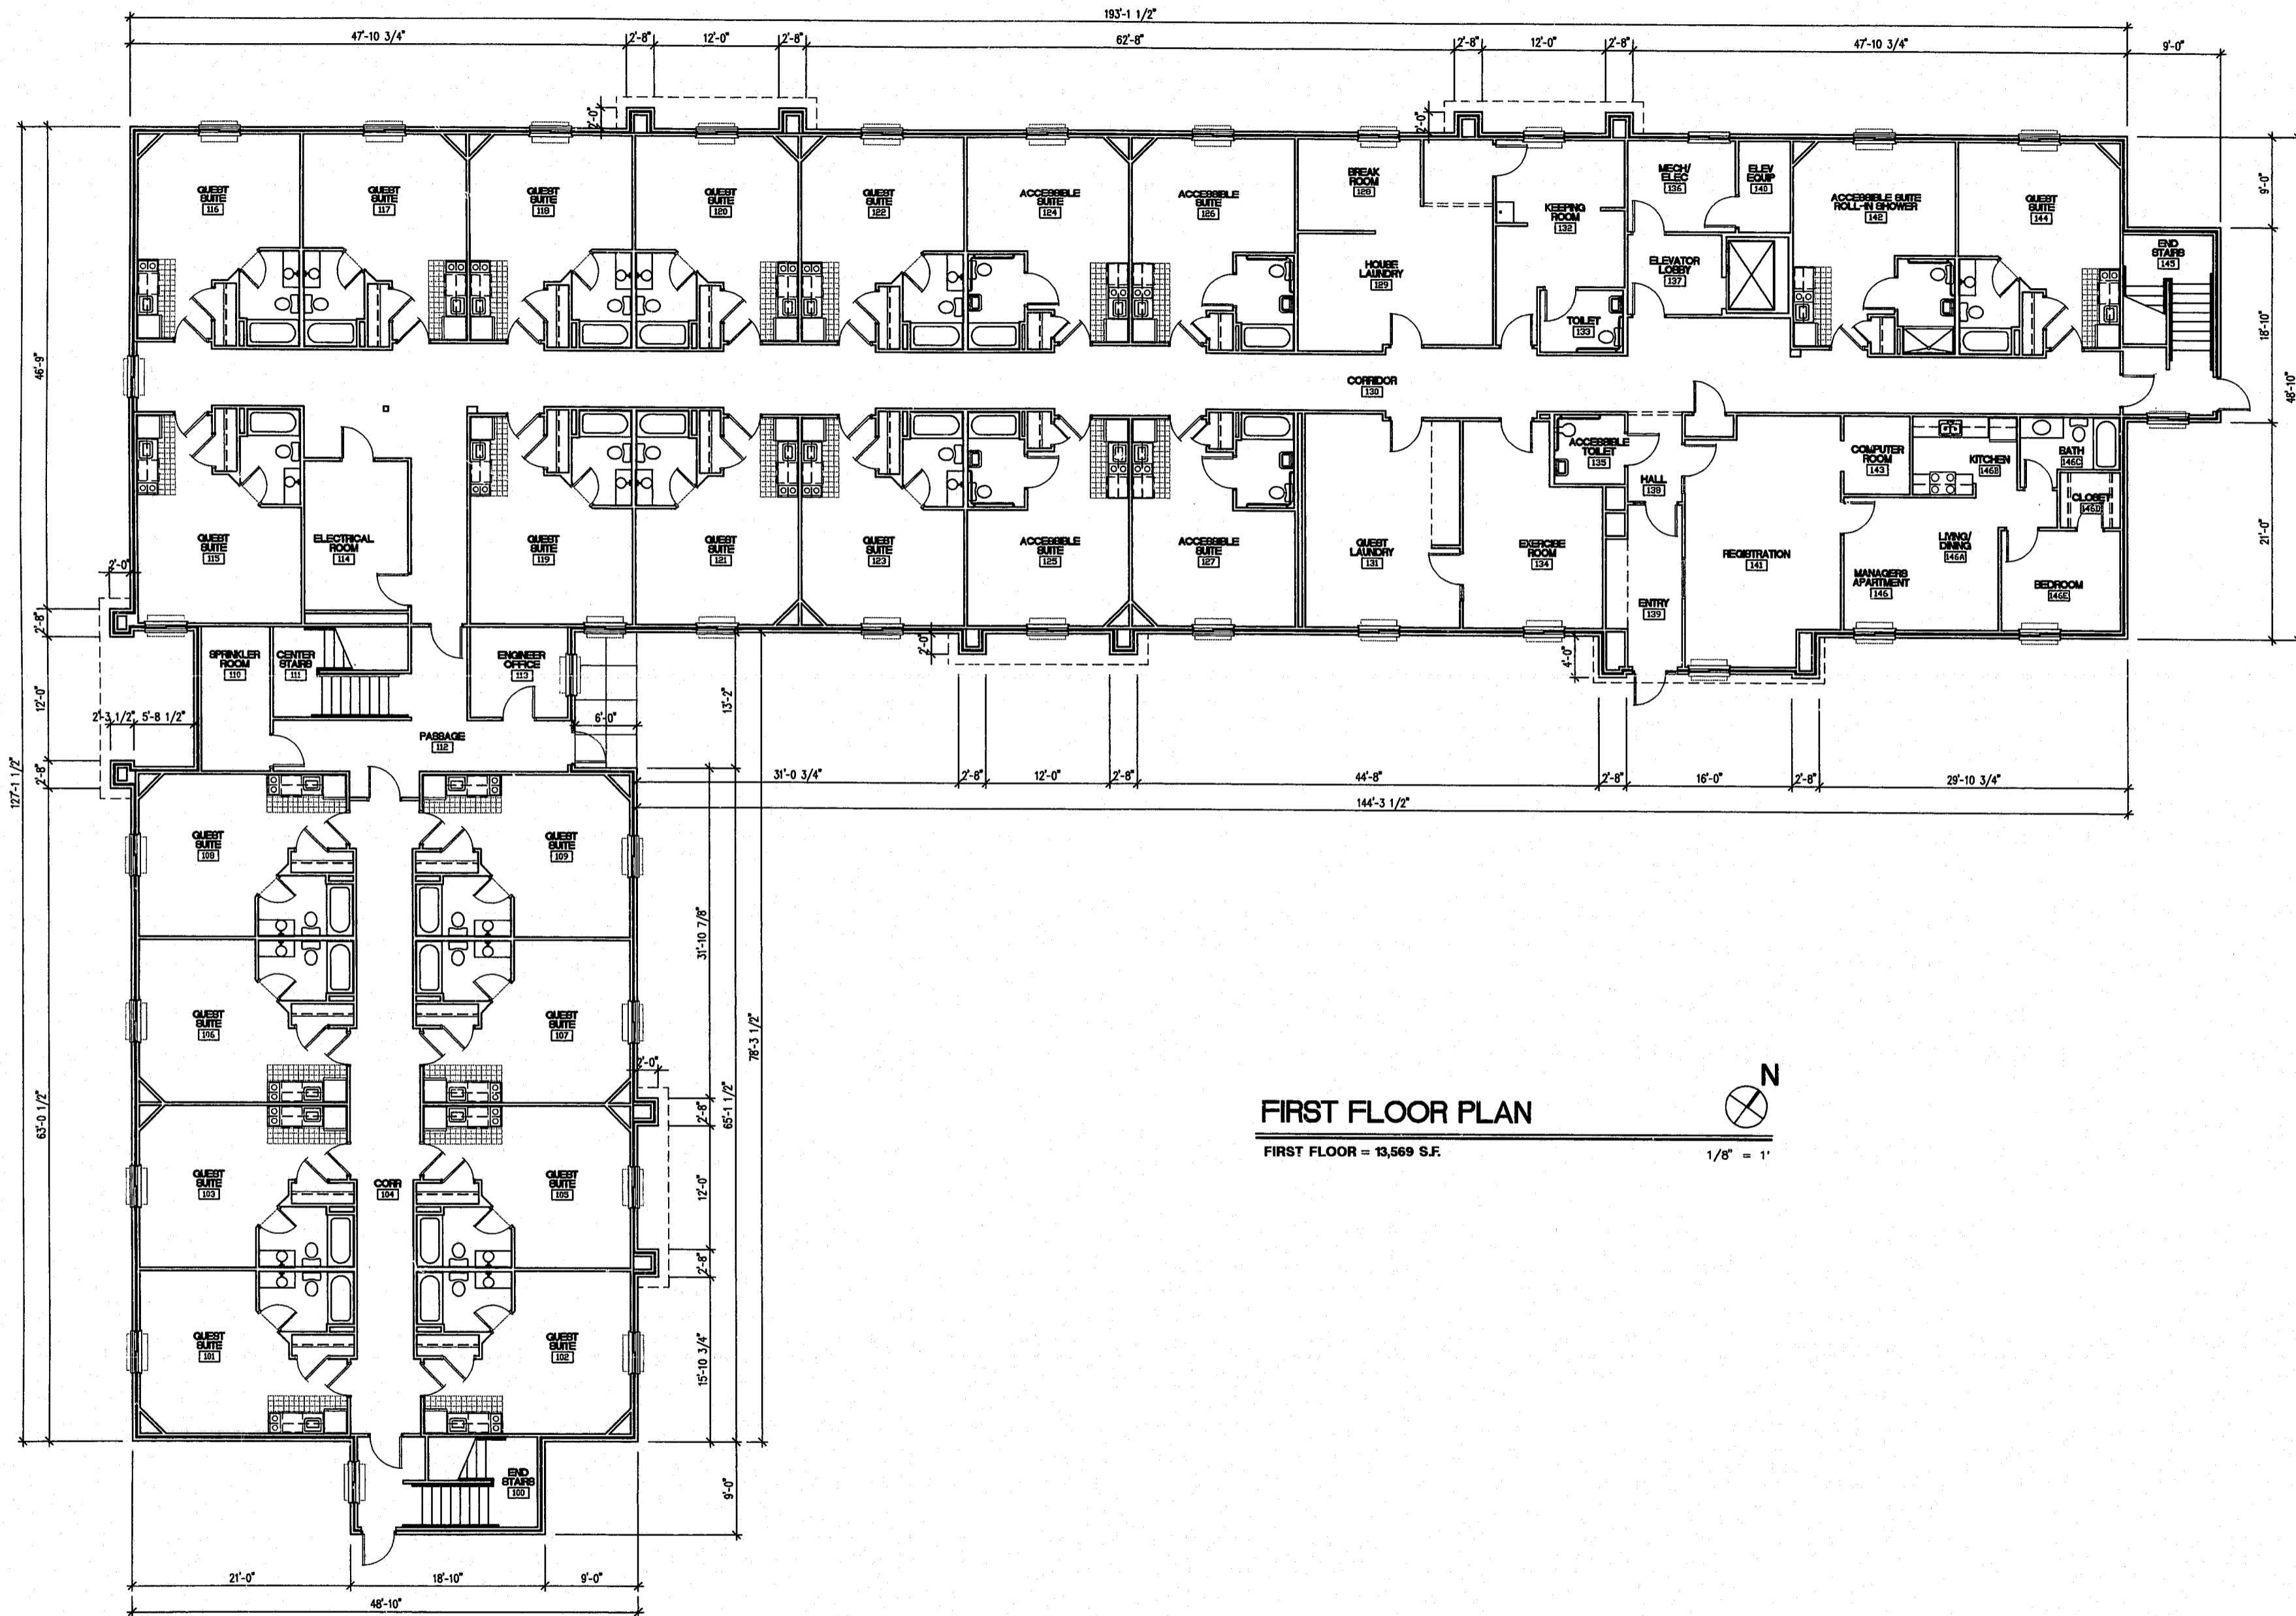

CANDLEWOOD HOTEL
CARY, NORTH CAROLINA

TUCKER & BOOKER, INC.
ROBERT L. BOOKER, SR.
1072 LINA STATION ROAD
LOUISVILLE, KENTUCKY 40223
502-426-7452

DATE 8-23-96
BY MTL
CKD
REVISIONS

A11

FIRST FLOOR PLAN

FIRST FLOOR = 13,569 S.F.

1/8" = 1'