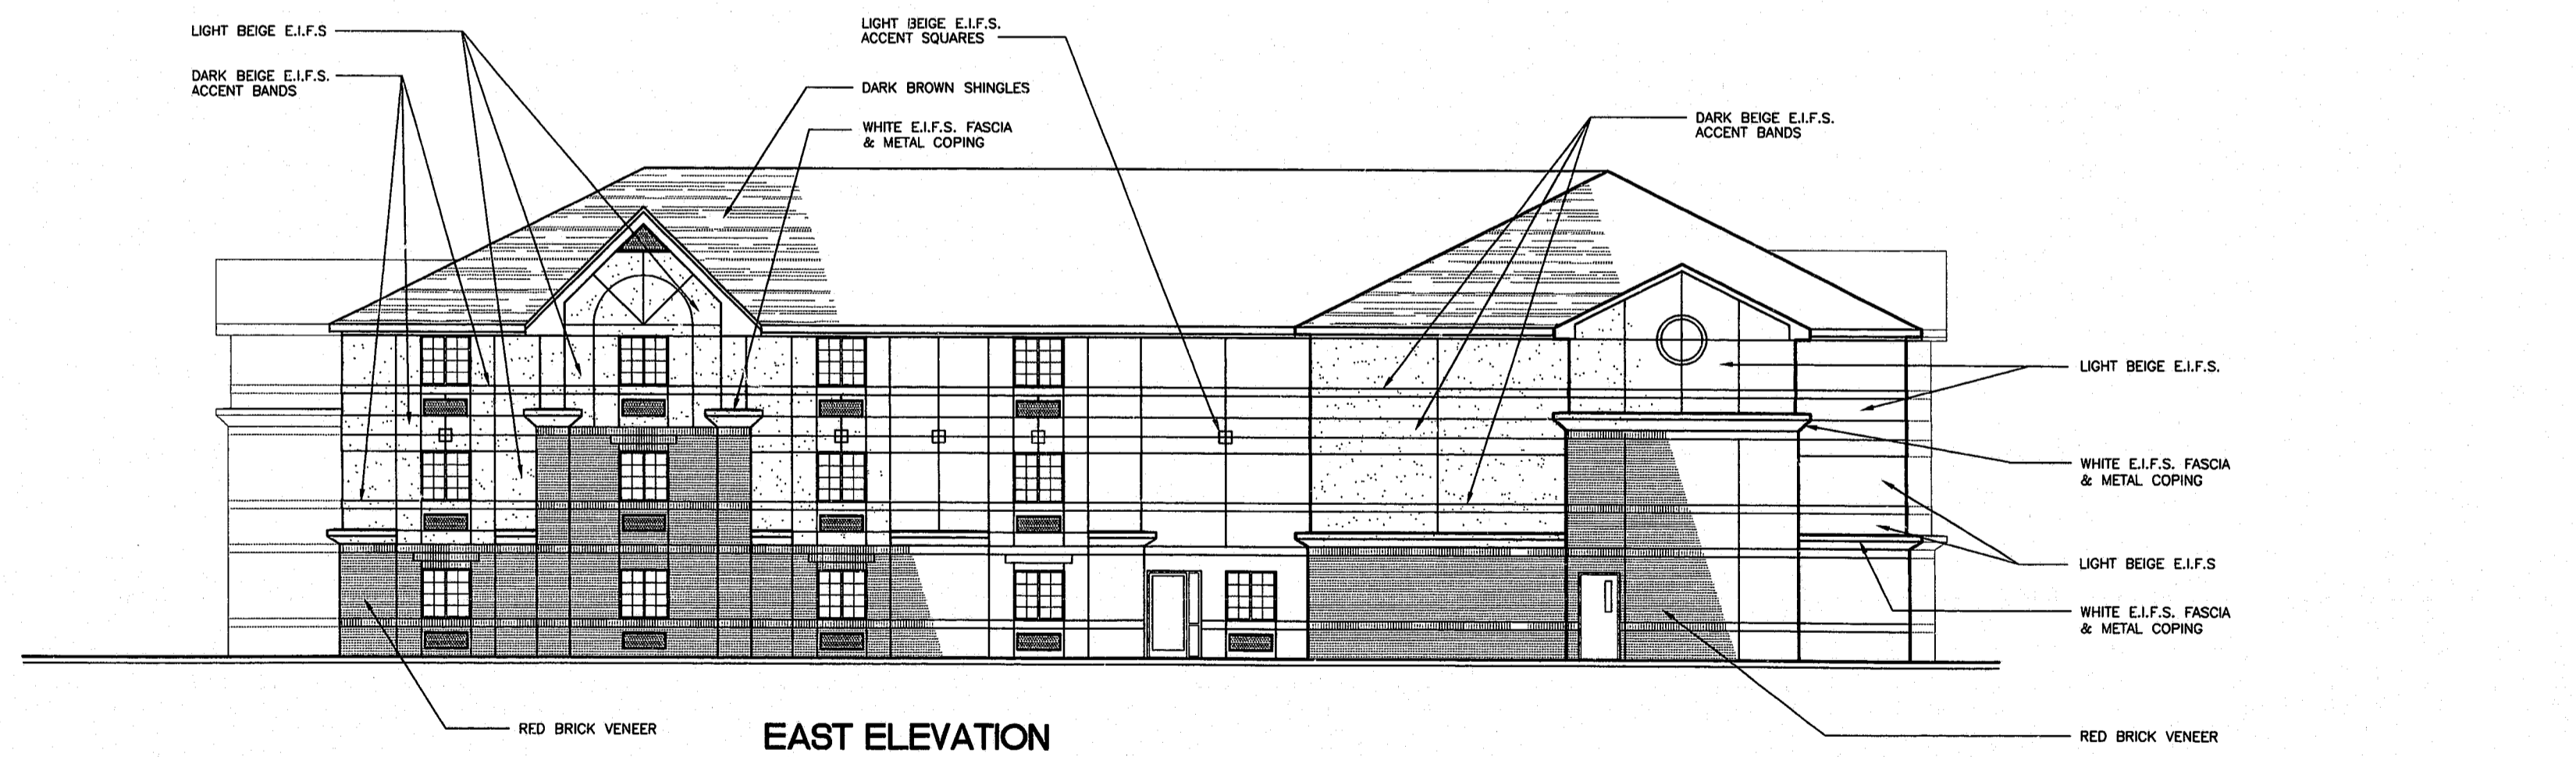

**NORTH ELEVATION**

**EAST ELEVATION**

**BUILDING COLOR LEGEND:**  
- HVAC UNITS WILL BE LIGHT BEIGE TO MATCH E.I.F.S.  
- STOREFRONT DOORS AND WINDOWS WILL BE WHITE ALUMINUM.  
- STAIRWELL DOORS WILL BE PAINTED TO MATCH BRICK VENEER.