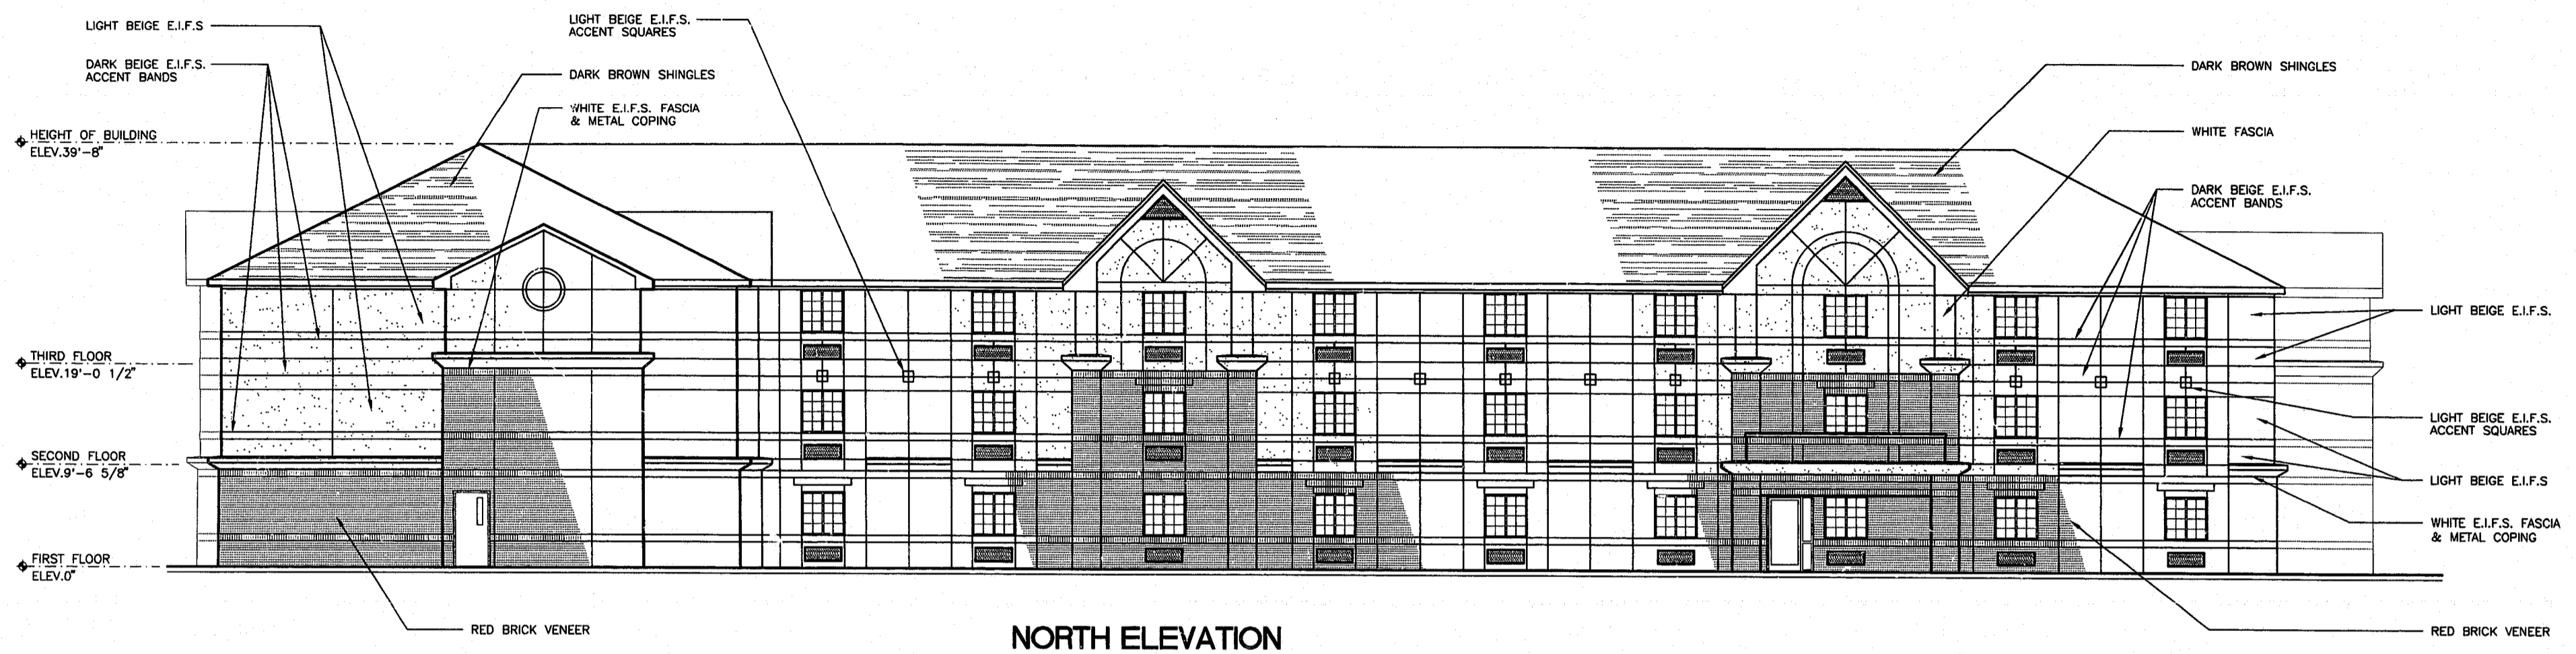

CANDLEWOOD HOTEL  
CARY, NORTH CAROLINA

**TUCKER & BOOKER, INC.**  
ROBERT L. BOOKER, SR.  
ARCHITECT AIA  
1072 LINN STATION ROAD  
LOUISVILLE, KENTUCKY 40228  
502-426-7482

DATE	8-23-96
BY	MTL
CKD	
REVISIONS	

**NORTH ELEVATION**

**EAST ELEVATION**

**BUILDING COLOR LEGEND:**  
- HVAC UNITS WILL BE LIGHT BEIGE TO MATCH E.I.F.S.  
- STOREFRONT DOORS AND WINDOWS WILL BE WHITE ALUMINUM.  
- STAIRWELL DOORS WILL BE PAINTED TO MATCH BRICK VENEER.