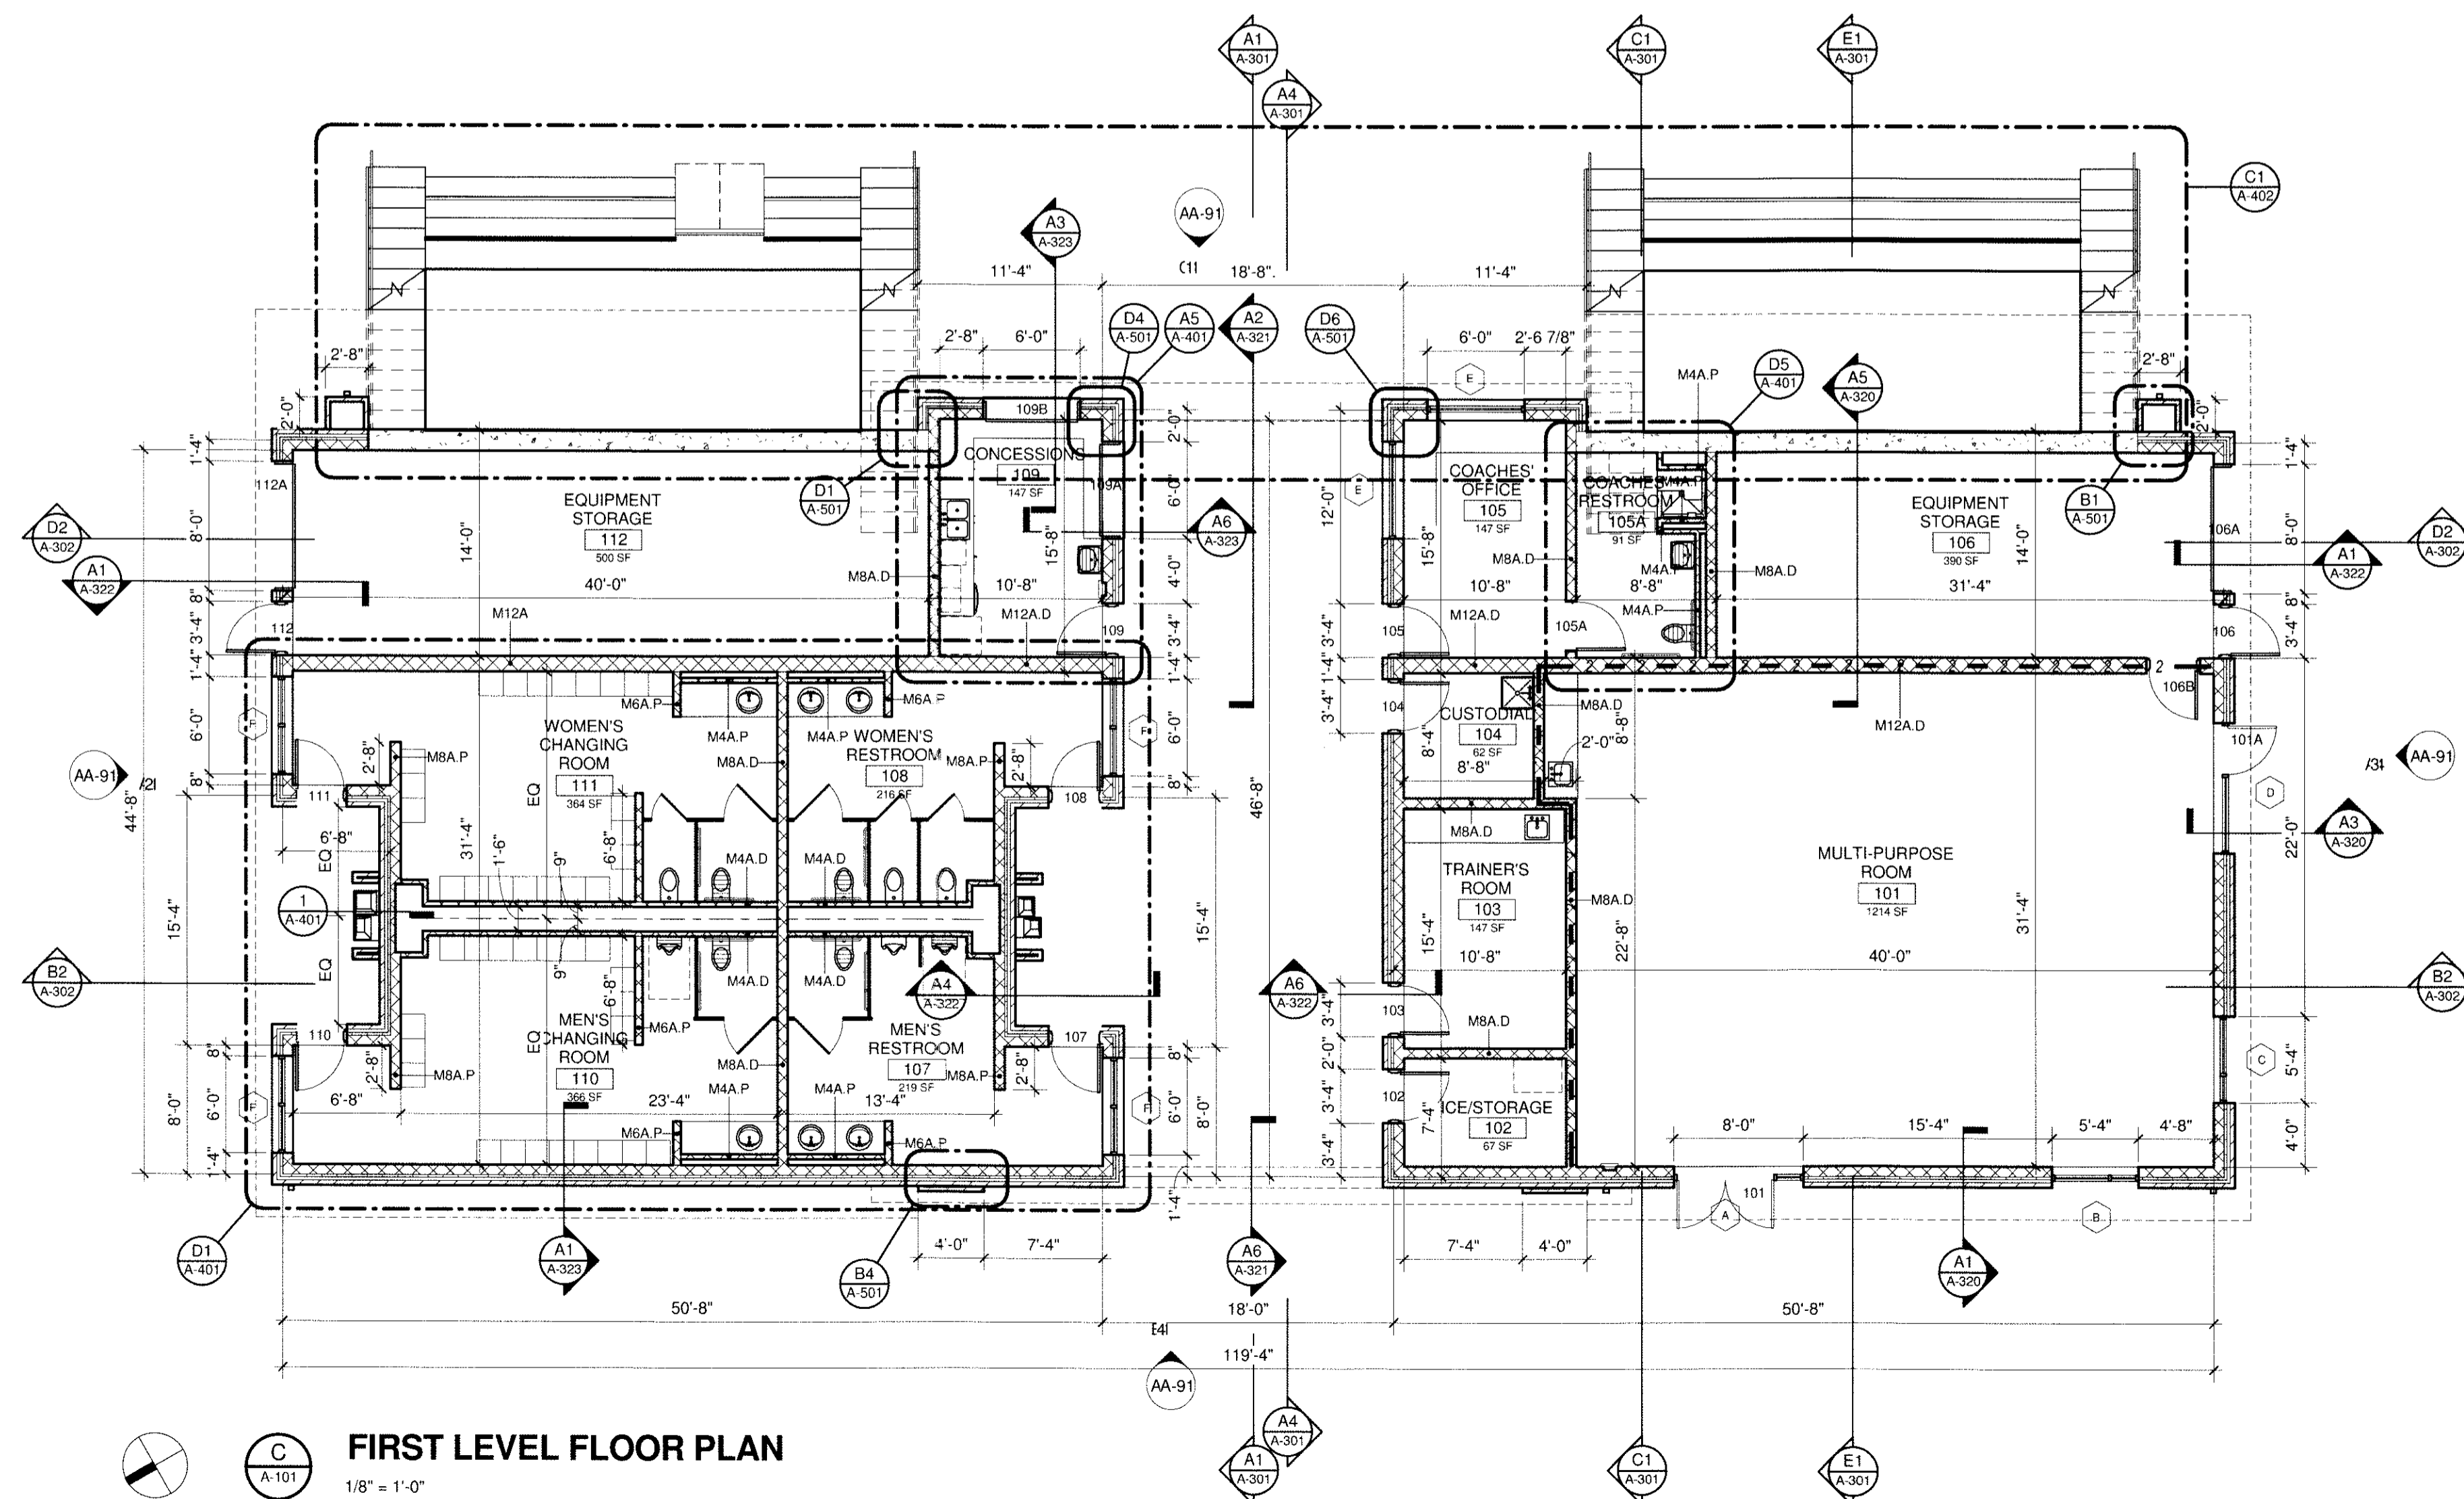

RATIO
SHEET TITLE
FLOOR PLANS

SHEET NUMBER

A-101

14-SP-013
HTEP: N/A
Approved by the Town of Cary
Development Review Committee
Planner: *KAH* Date: *8/14/2014*

3/28/2014 4:41:59 PM