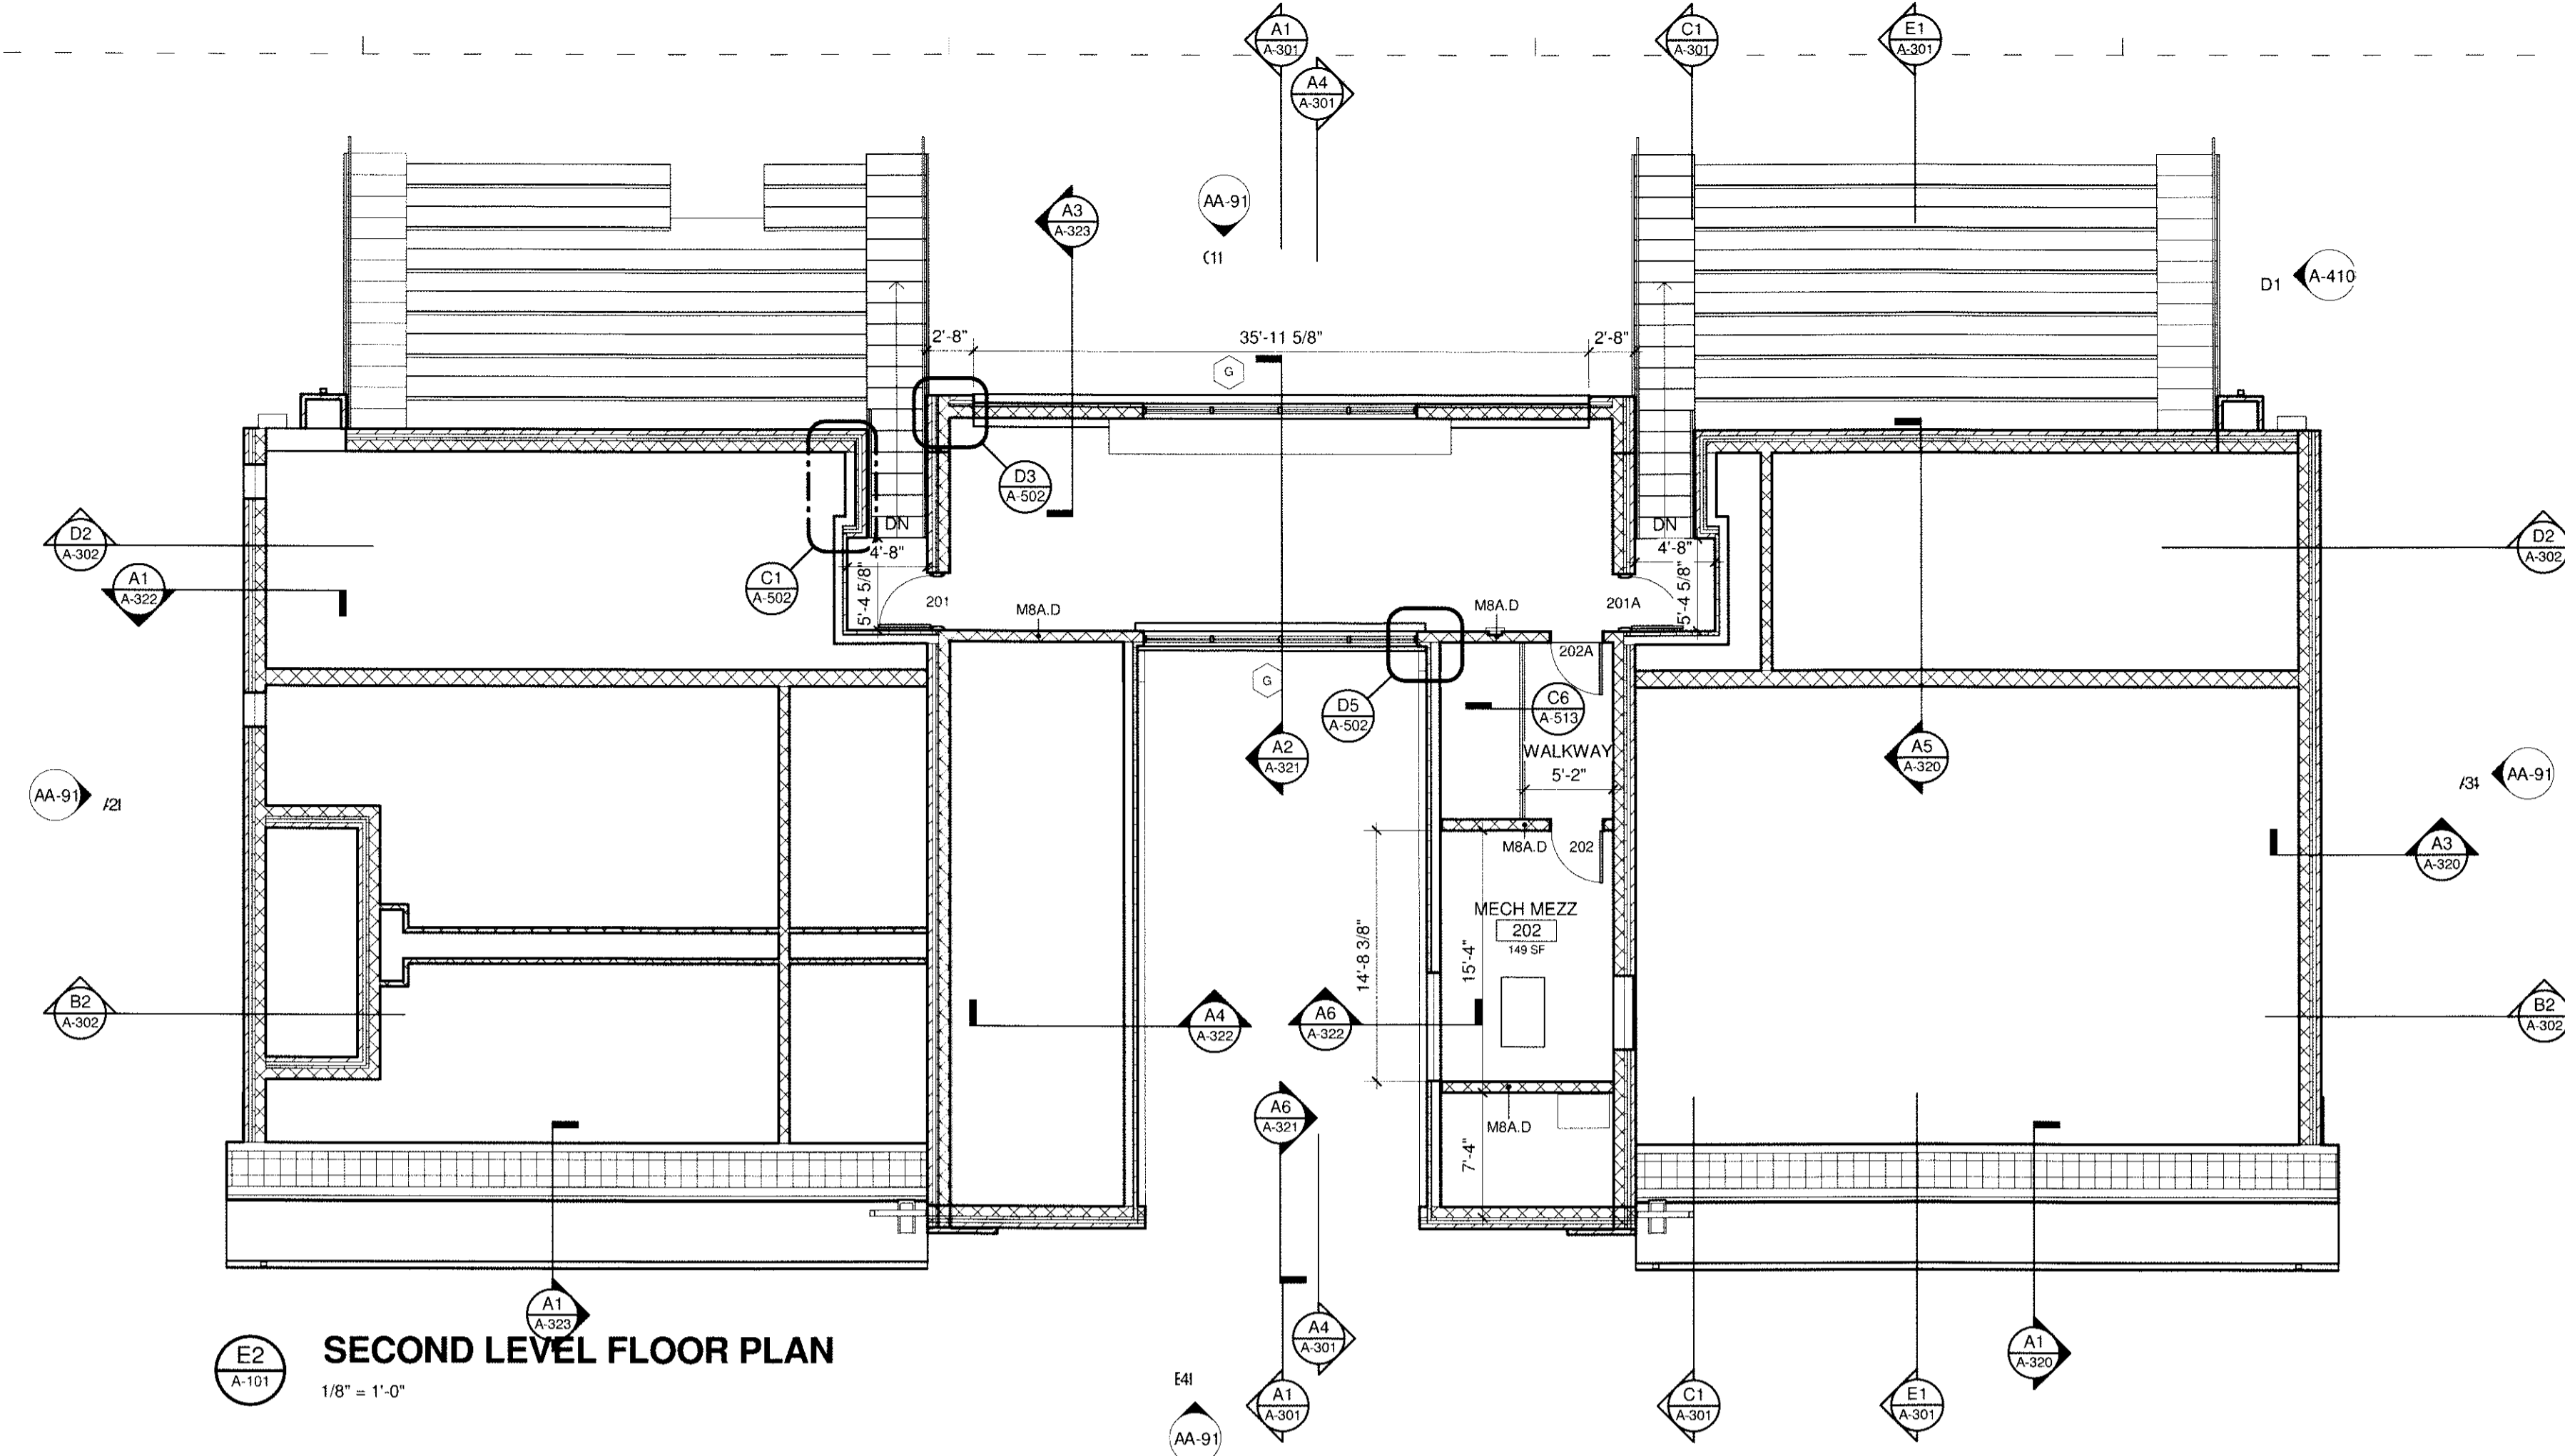

RATIO
SHEET TITLE
FLOOR PLANS

SHEET NUMBER

A-101

14-SP-013
HTEP: N/A
Approved by the Town of Cary
Development Review Committee
Planner: *KAH* Date: *8/14/2014*

3/28/2014 4:41:59 PM