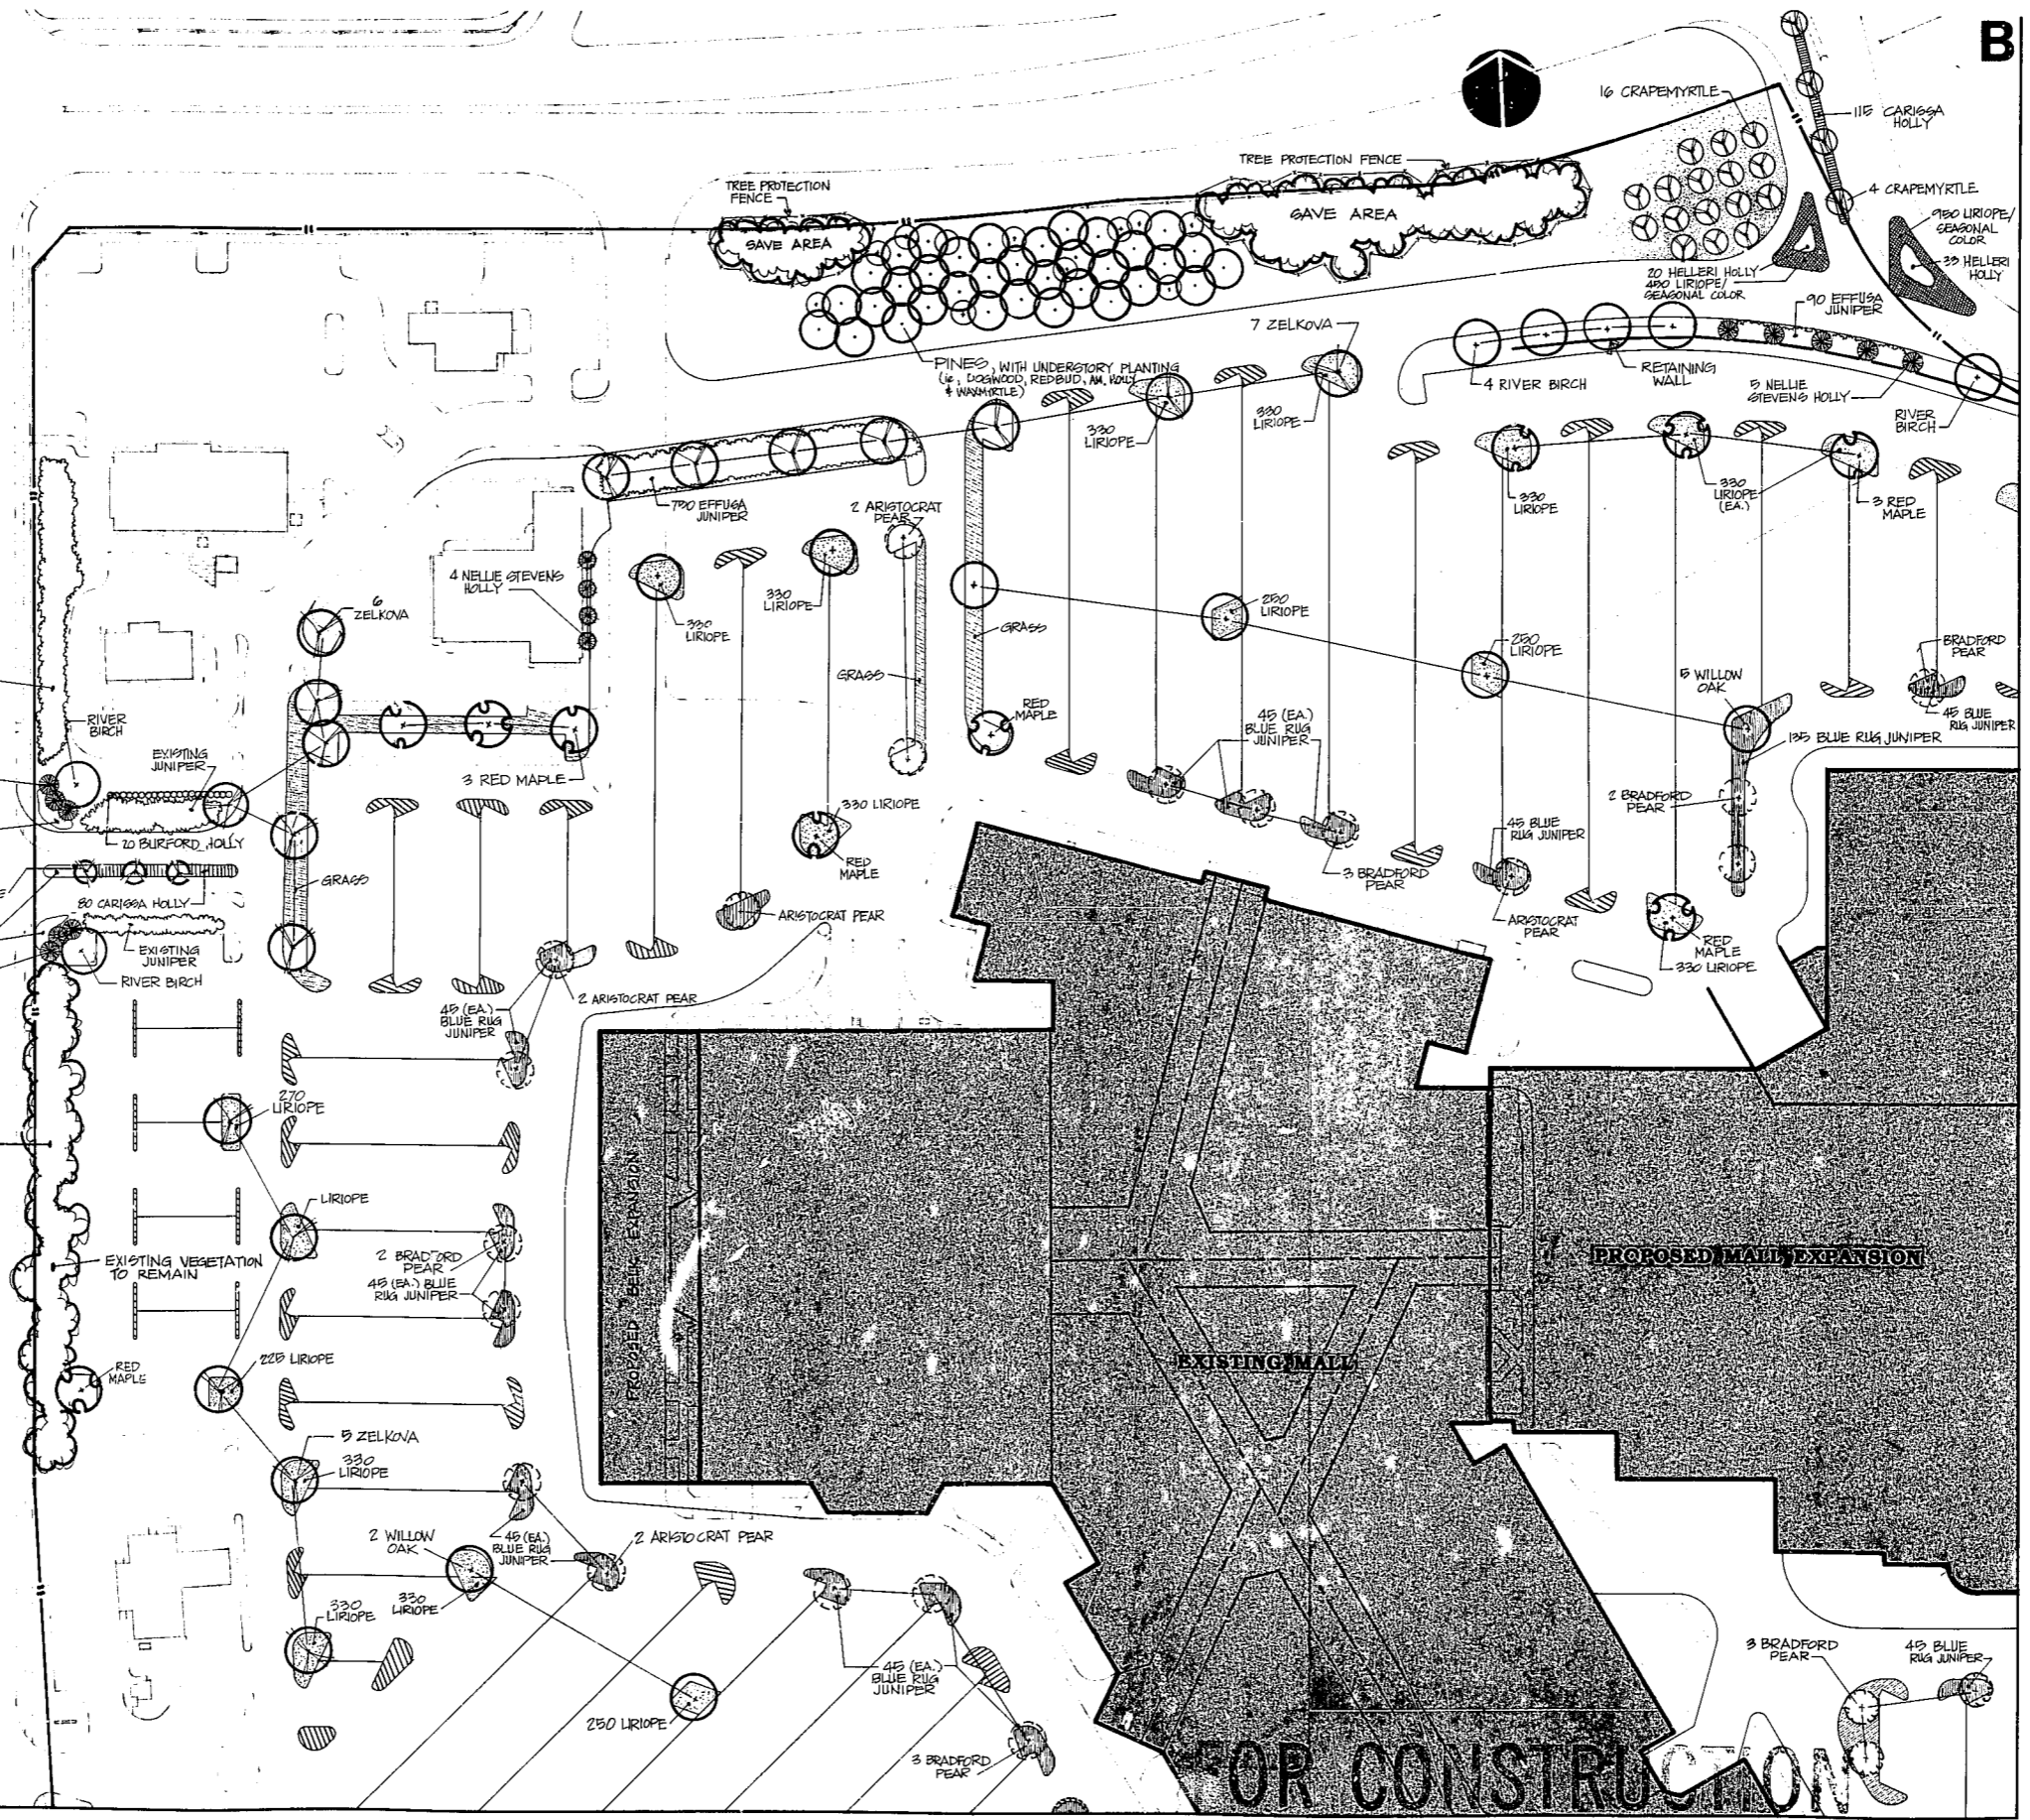

Revisions  
 6/22/89 FIRST T.O.C. REVIEW

**EXISTING**

36	Loblolly Pine	20'-25' HT.
1	Sweet Gum	20' HT.
67	Rhododendron	2'-4' HT.
33	Azalea	24"-30" HT.
200-300	Juniper	size varies

**A**

**B**

Project  
**CARY VILLAGE MALL**

**PLANTING PLAN**

Date  
**JUNE 1, 1989**

Scale  
**1"=50'**

Sheet  
**L-2**