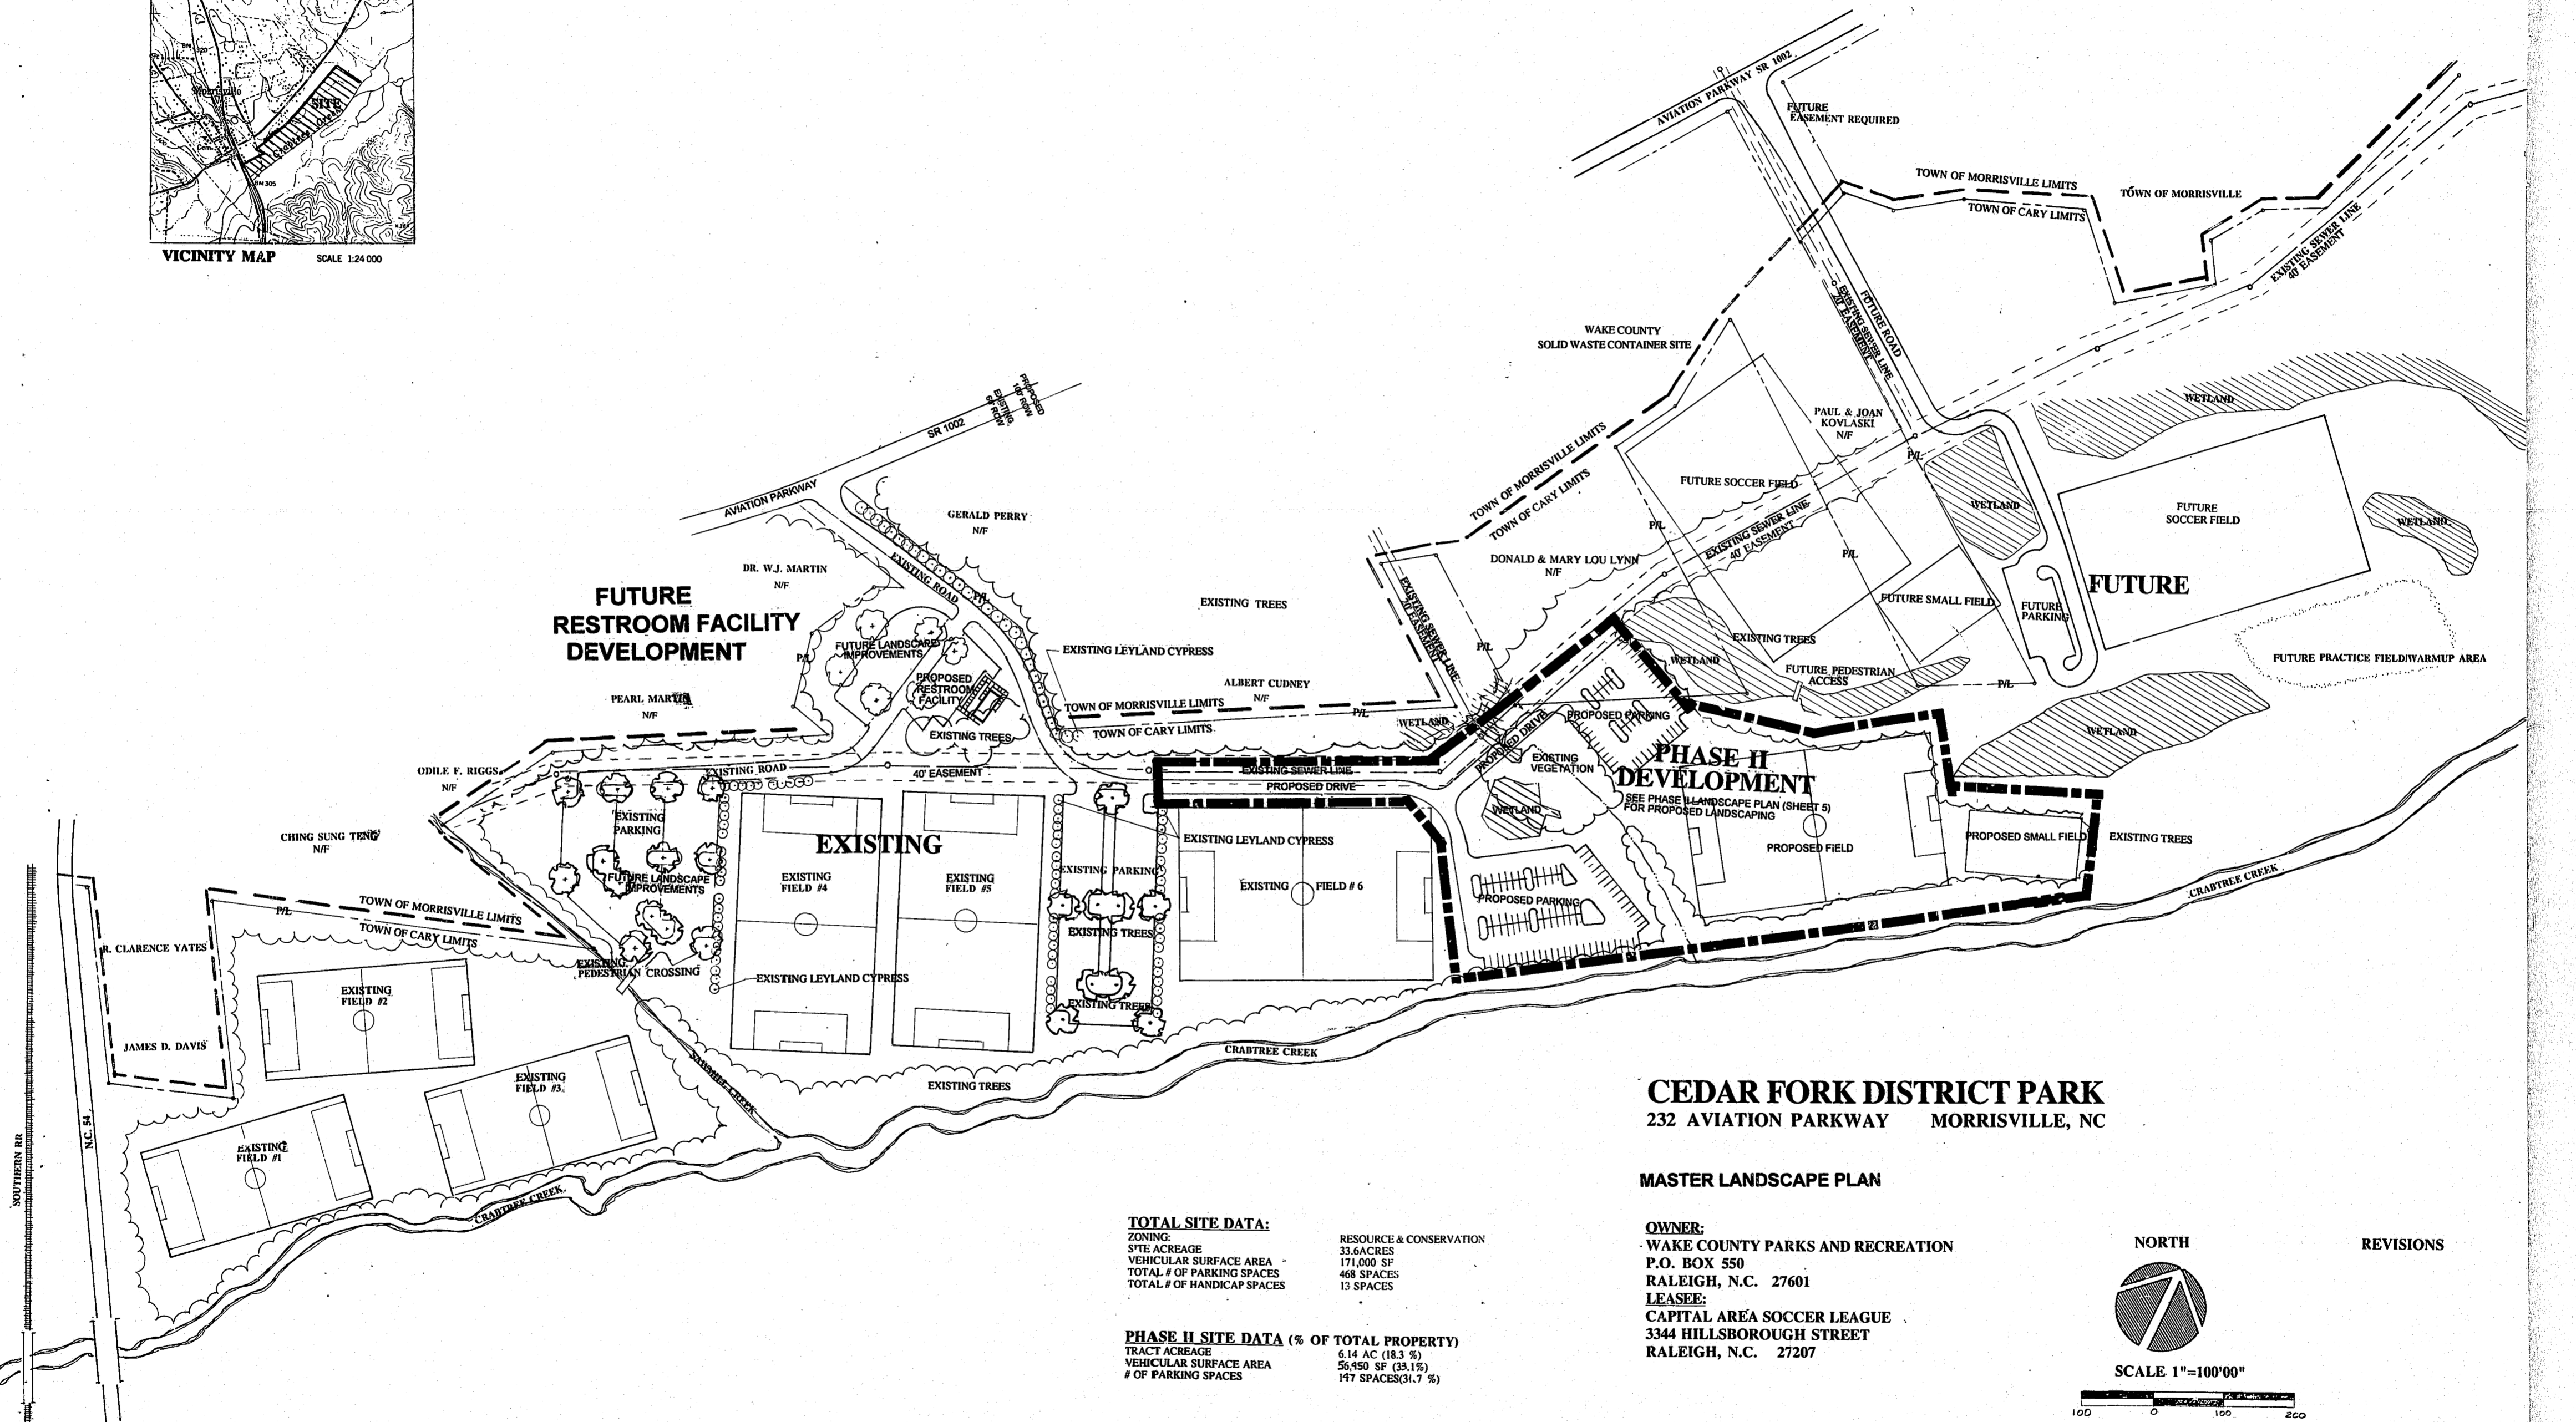

VICINITY MAP SCALE 1:24,000

CEDAR FORK DISTRICT PARK
232 AVIATION PARKWAY MORRISVILLE, NC

MASTER LANDSCAPE PLAN

TOTAL SITE DATA:
 ZONING: RESOURCE & CONSERVATION
 SITE ACREAGE: 33.6 ACRES
 VEHICULAR SURFACE AREA: 171,000 SF
 TOTAL # OF PARKING SPACES: 468 SPACES
 TOTAL # OF HANDICAP SPACES: 13 SPACES

PHASE II SITE DATA (% OF TOTAL PROPERTY)
 TRACT ACREAGE: 6.14 AC (18.3 %)
 VEHICULAR SURFACE AREA: 56,450 SF (33.1%)
 # OF PARKING SPACES: 117 SPACES (31.7 %)

OWNER:
 WAKE COUNTY PARKS AND RECREATION
 P.O. BOX 550
 RALEIGH, N.C. 27601
LEASEE:
 CAPITAL AREA SOCCER LEAGUE
 3344 HILLSBOROUGH STREET
 RALEIGH, N.C. 27207

SCALE 1"=100'00"

REVISIONS

FOR CONSTRUCTION

SUNGATE DESIGN GROUP
 ENGINEERING LANDSCAPE ARCHITECTURE ENVIRONMENTAL
 615-A JONES FRANKLIN ROAD RALEIGH, NC 27603