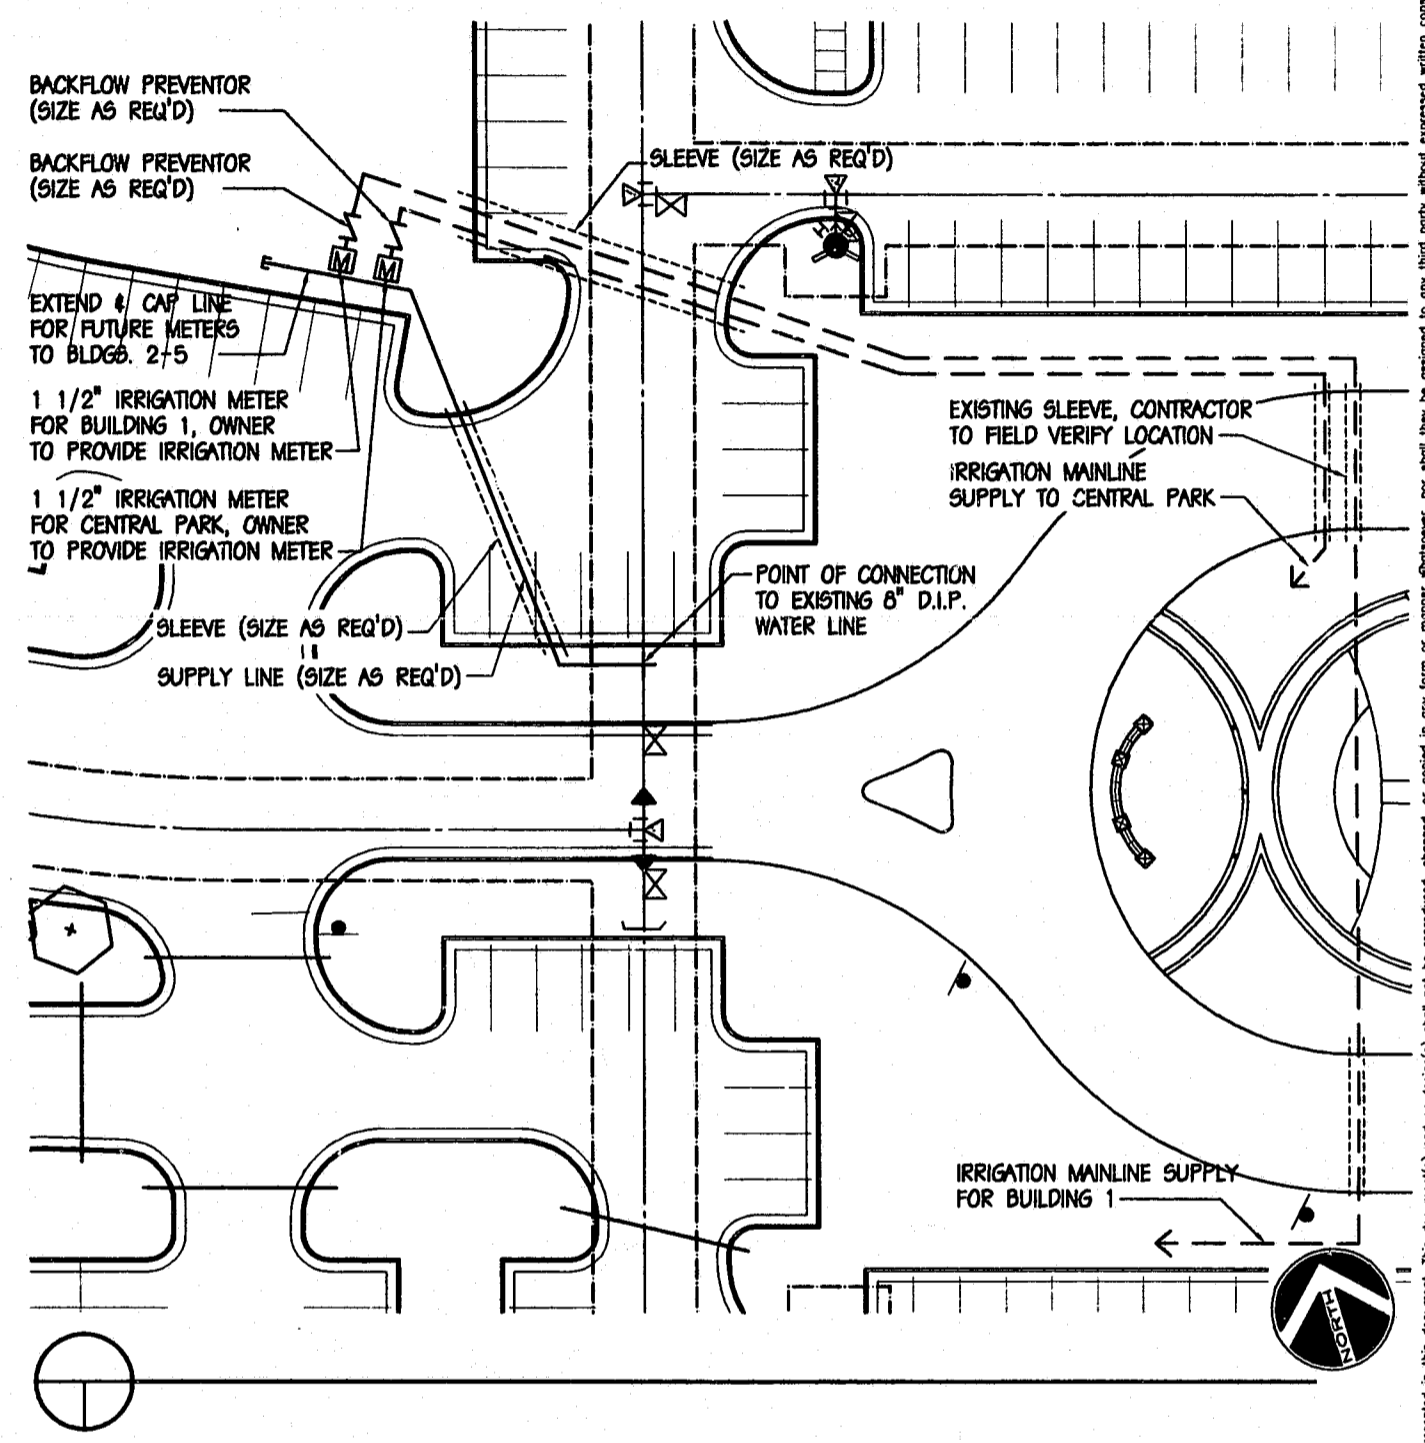

1 ENLARGED FRONT PLAZA PLANTING PLAN
 L1.1L1.2 SCALE: 1/8" = 1'-0"

2 ENLARGED REAR PLAZA PLANTING PLAN
 L1.1L1.2 SCALE: 1/8" = 1'-0"

CENTREGREEN PARK AT WESTON
 900 CENTREGREEN WAY
 CARY, NORTH CAROLINA

ENLARGED PLANTING PLAN

APPROVED
 JPC
 3/14/00

CMS ARCHITECTS, P.C. reserves the rights under common law copyright and statutory rights in connection with the designs, concepts, and drawings presented in this document. This document and its contents shall not be reproduced, changed, or copied in any form or manner without the express written consent of CMS ARCHITECTS, P.C.