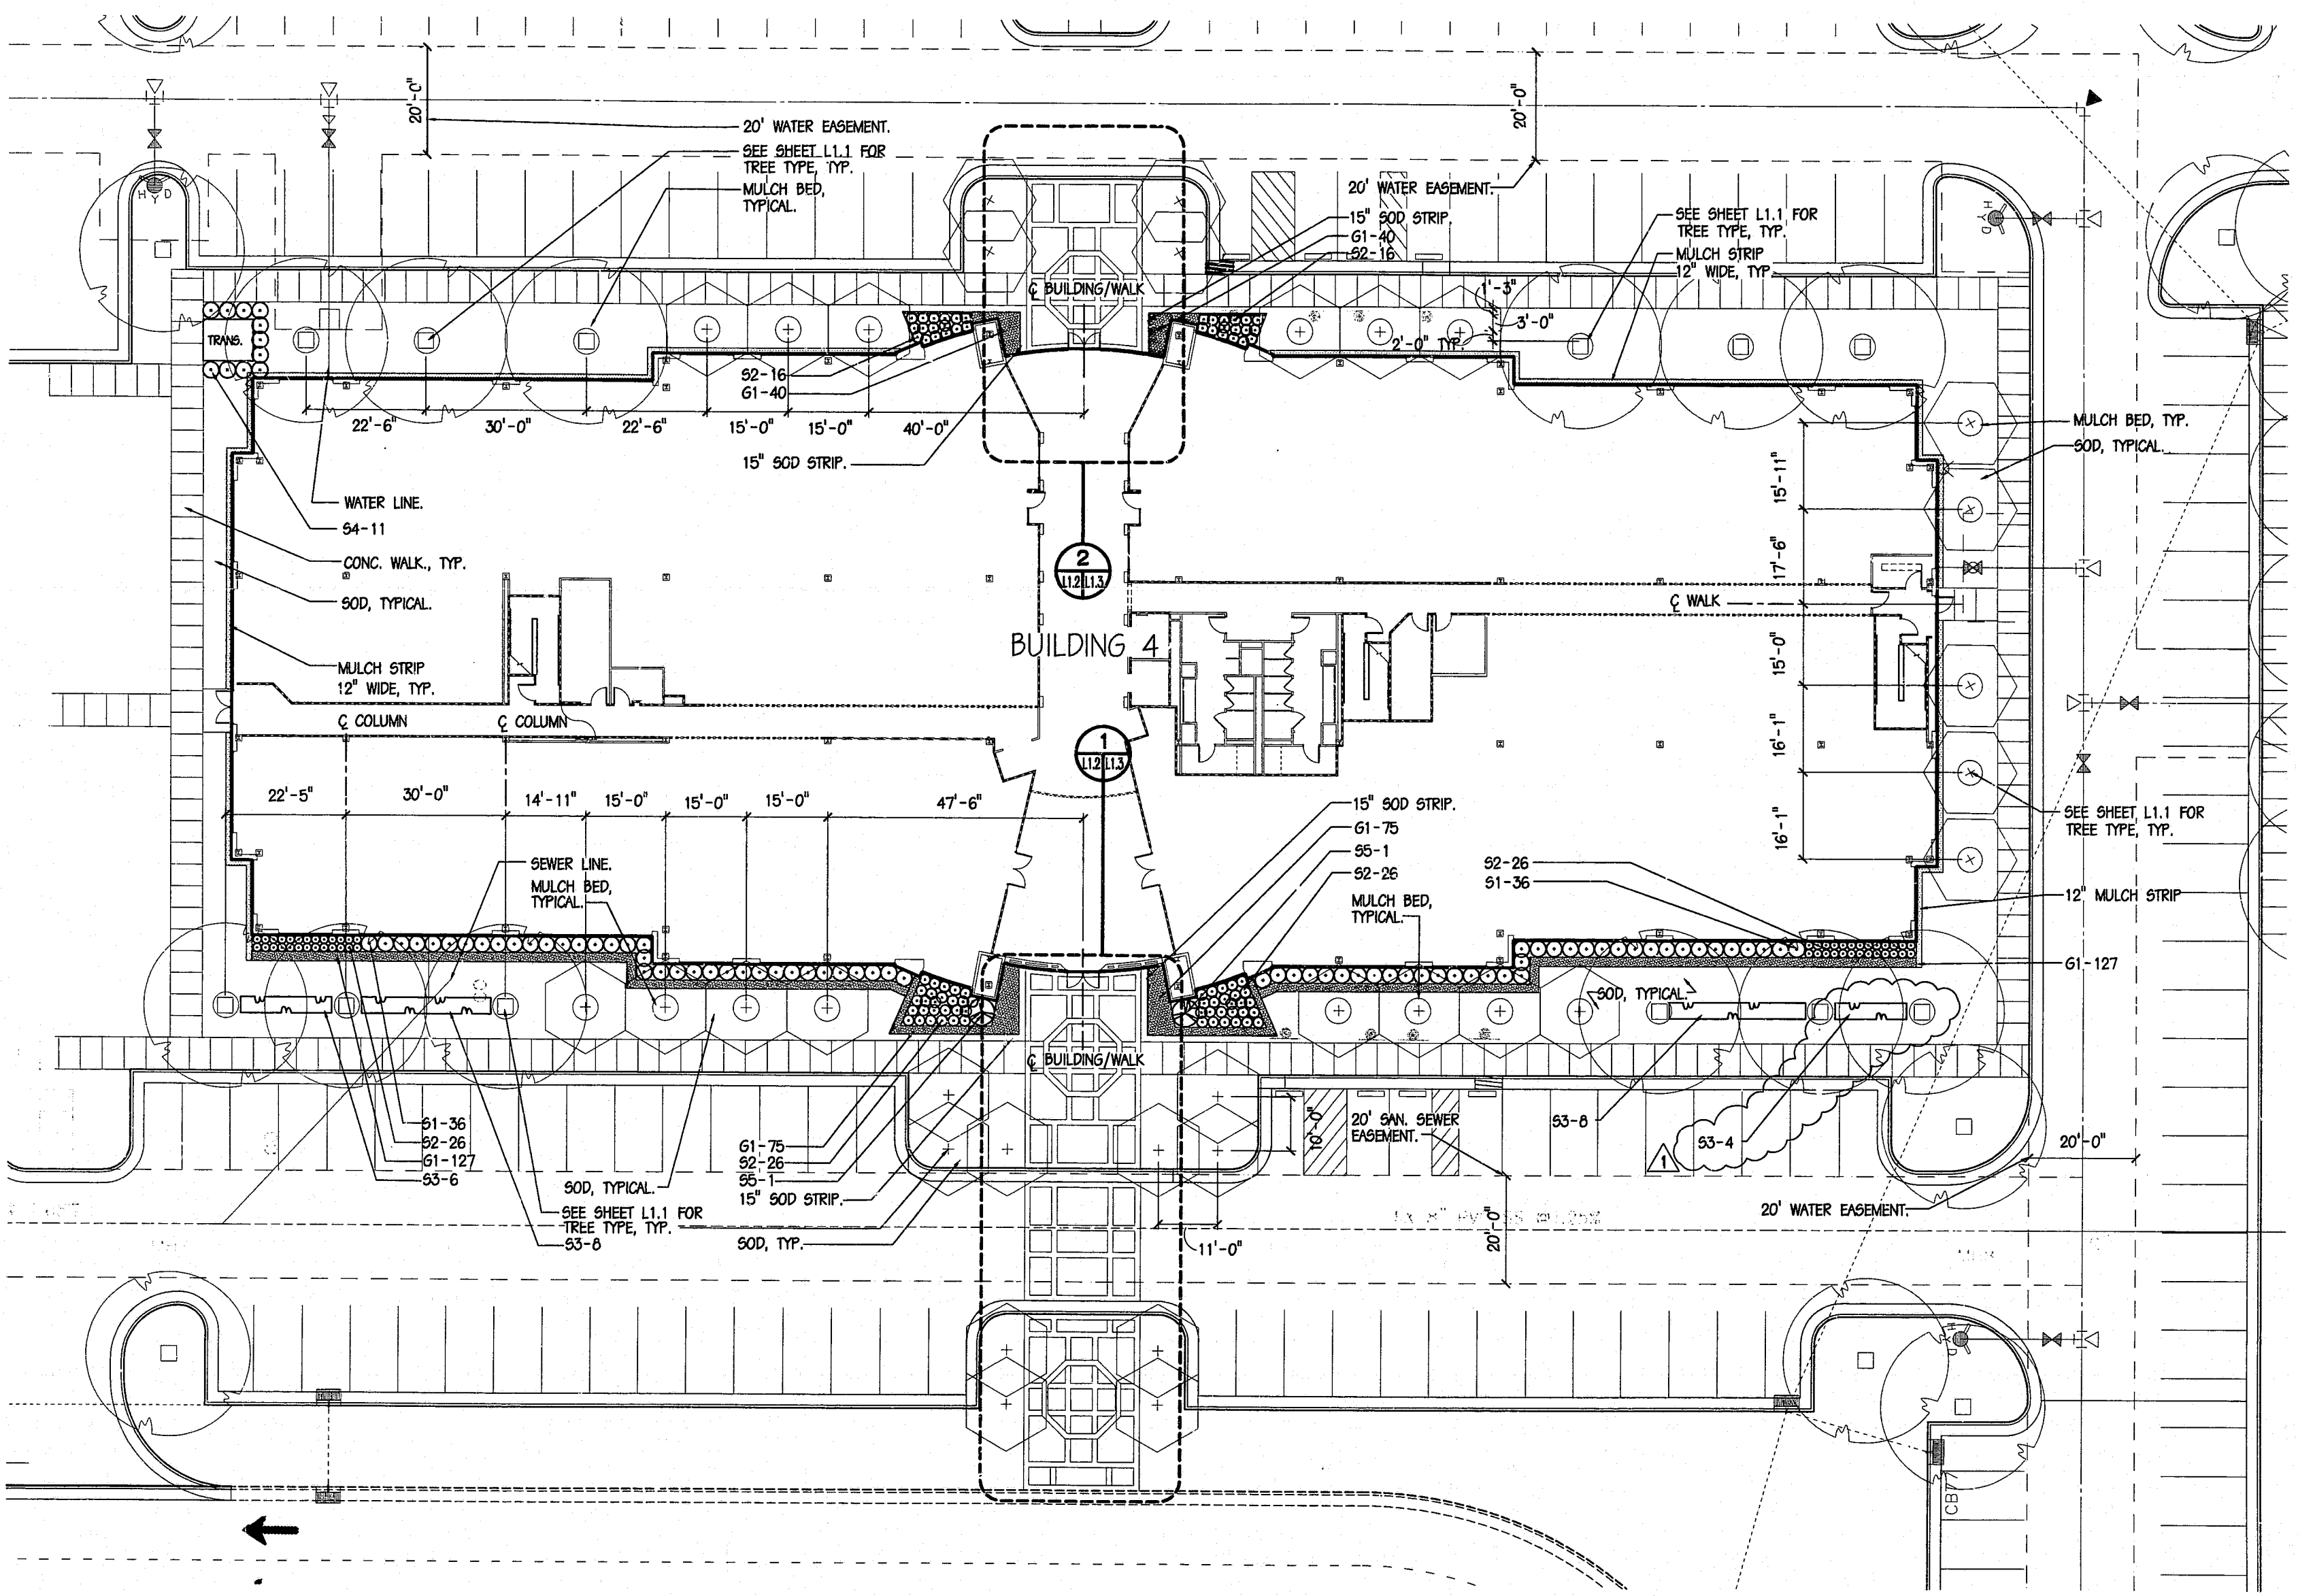

CENTREGREEN FOUR
CARY, NORTH CAROLINA
900 CENTREGREEN WAY
ENLARGED PLANTING PLAN

1 ENLARGED PLANTING PLAN
L1.1, L1.2 1" = 16'

APPROVED
MH 7/14/01
TS 7-17-01