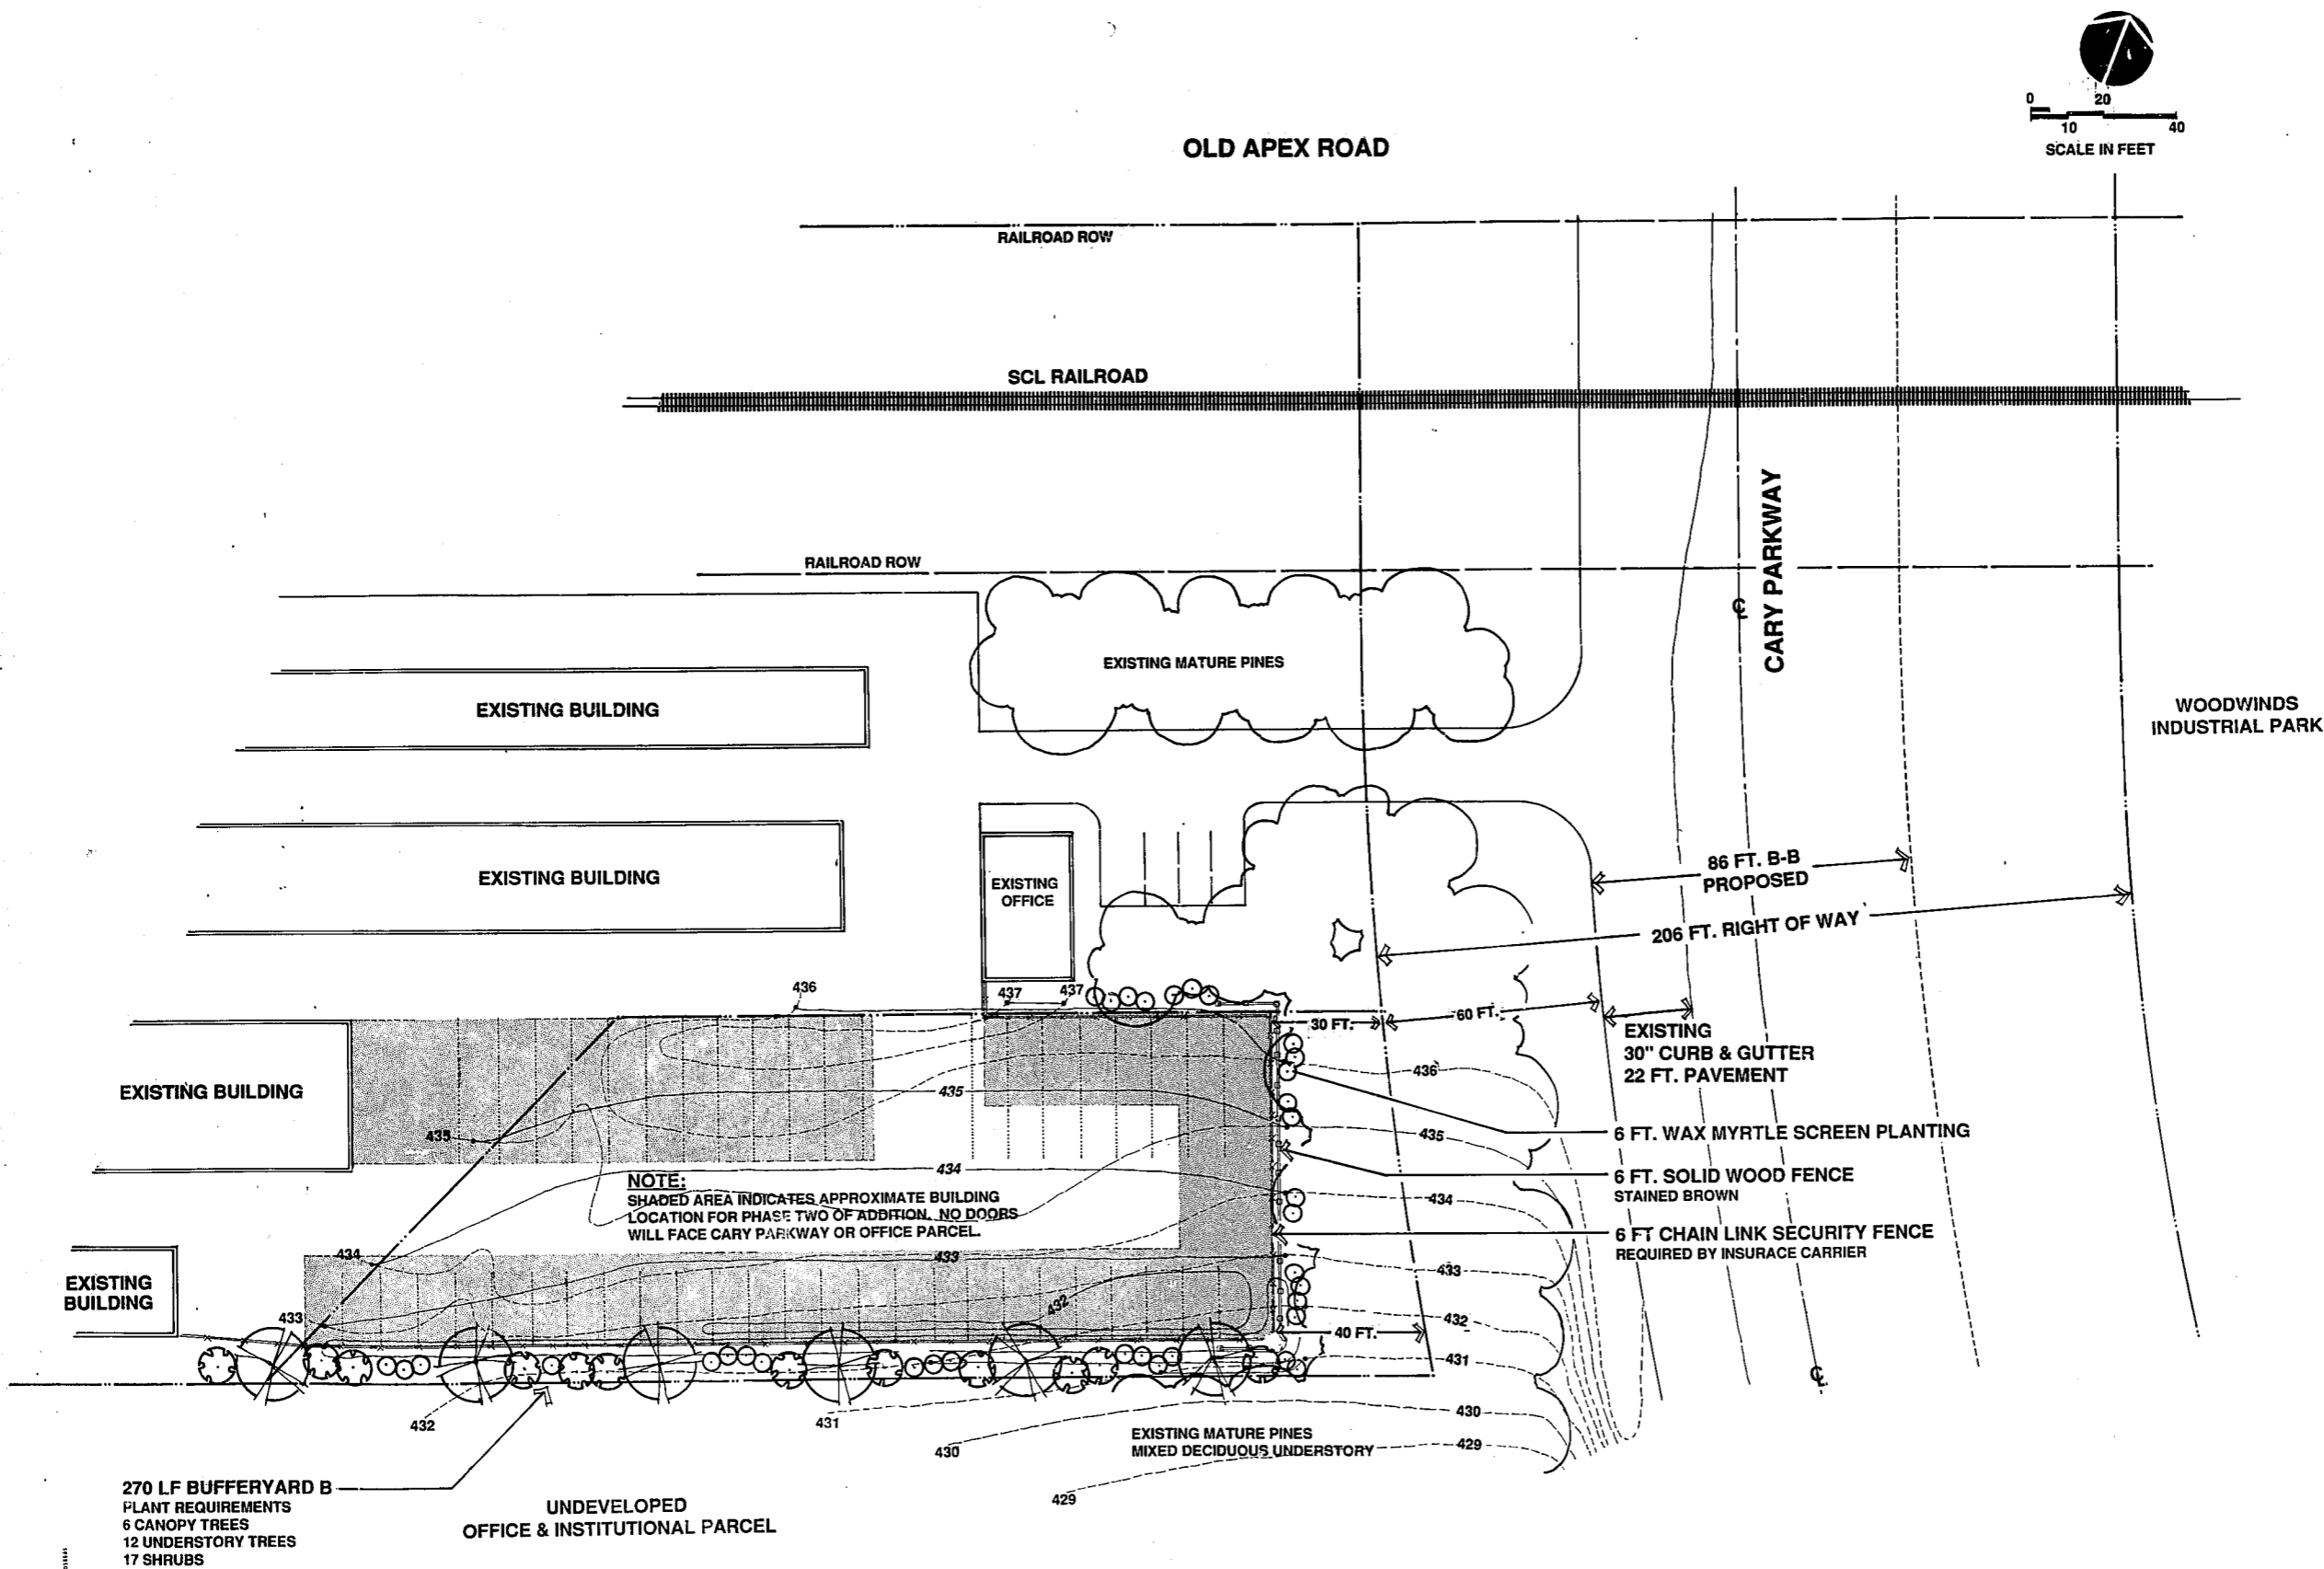

Revisions

Project  
**Colonial Self Storage Additions**

BUFFER & SCREEN PLAN

Date  
 JANUARY 23, 1989

Scale  
 SCALE 1" = 20'

Sheet

THE SHAWNEE CO. 01114