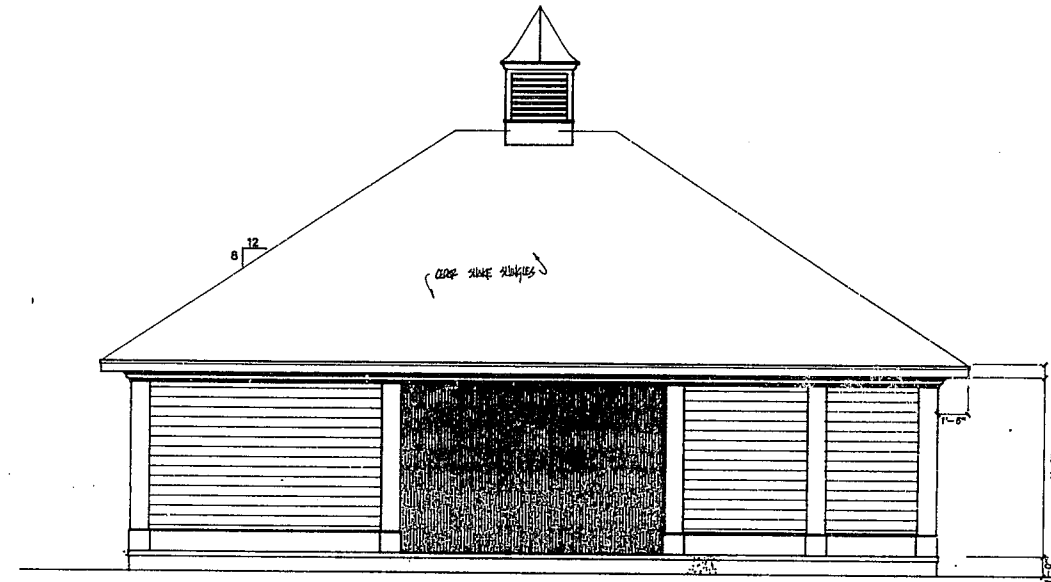

Front Elevation 1/4"=1'-0"

Rear Elevation 1/4"=1'-0"

Left Side Elevation 1/4"=1'-0"

Right Side Elevation 1/4"=1'-0"

**CAPITOL
DESIGNS**

1033 Dresser Court
Raleigh, North Carolina 27609
919-872-1262

Pool House for Langston Development Co.
Cary, North Carolina