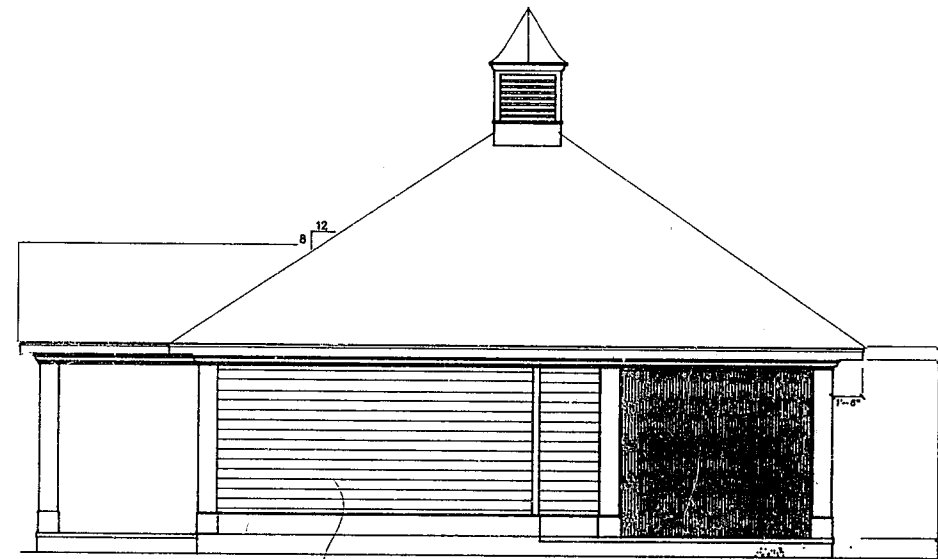

Front Elevation 1/4"=1'-0"

Rear Elevation 1/4"=1'-0"

Left Side Elevation 1/4"=1'-0"

Right Side Elevation 1/4"=1'-0"

**CAPITOL
DESIGNS**

1033 Dresser Court
Raleigh, North Carolina 27609
919-872-1262

Pool House for Langston Development Co.
Cary, North Carolina