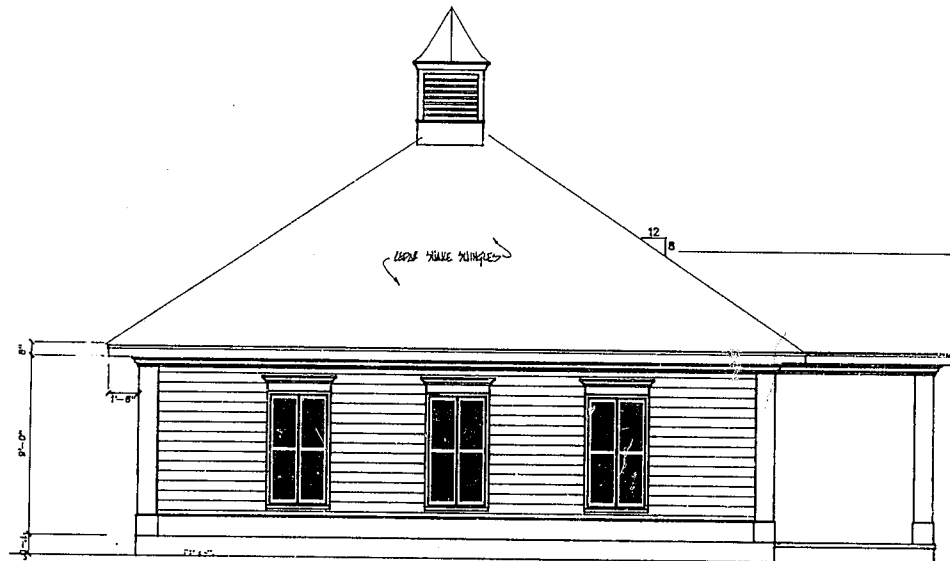

Front Elevation 1/4"=1'-0"

Rear Elevation 1/4"=1'-0"

Left Side Elevation 1/4"=1'-0"

Right Side Elevation 1/4"=1'-0"

**CAPITOL
DESIGNS**

1033 Dresser Court
Raleigh, North Carolina 27609
919-872-1262

Pool House for Langston Development Co.
Cary, North Carolina