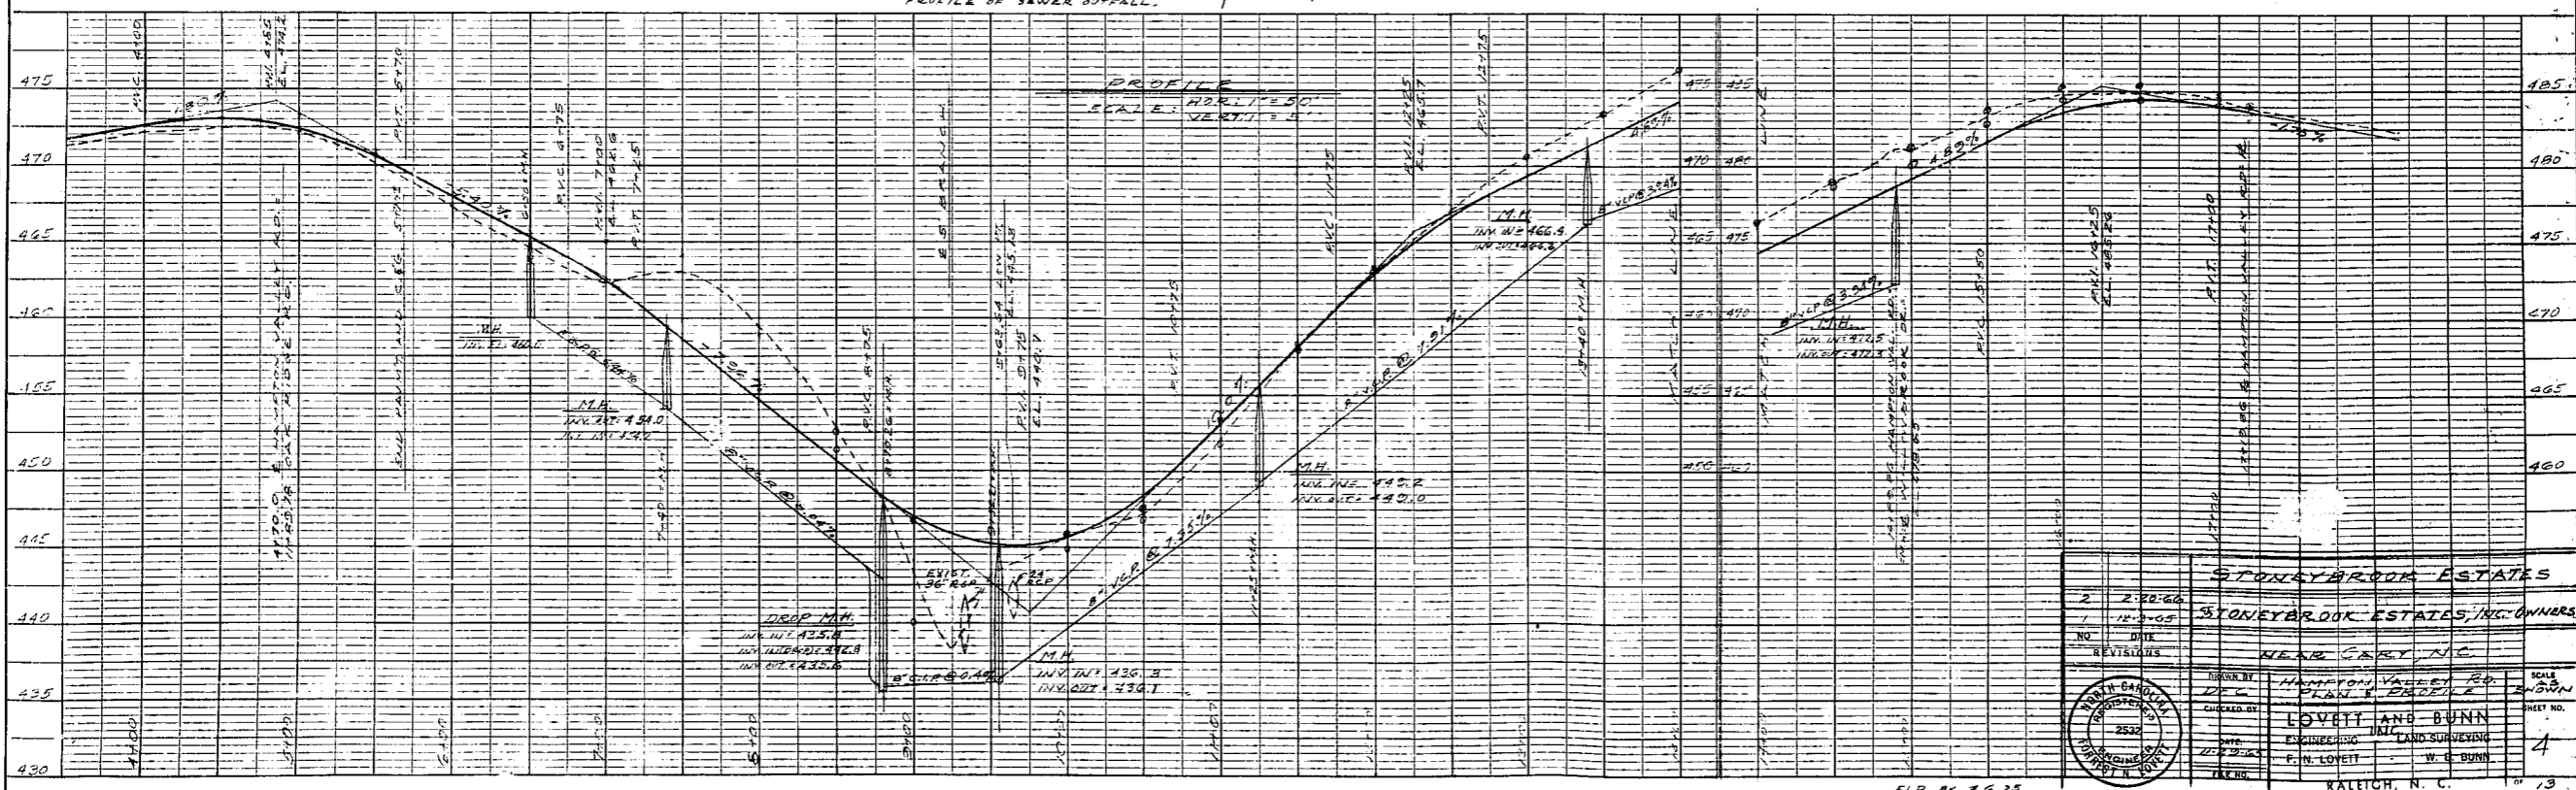

PLAN	DATE	BY
	NO.	
PROFILE	DATE	BY
	NO.	

PLAN	DATE	BY
	NO.	
PROFILE	DATE	BY
	NO.	

STONEYBROOK ESTATES		SCALE
NO.	DATE	BY
REV.	DATE	BY
STONEYBROOK ESTATES, INC. OWNERS		SCALE
NEAR CARY, N.C.		BY
DRAWN BY		SCALE
CHECKED BY		BY
DATE		BY
PROJECT NO.		BY
PROJECT NAME		BY
PROJECT LOCATION		BY