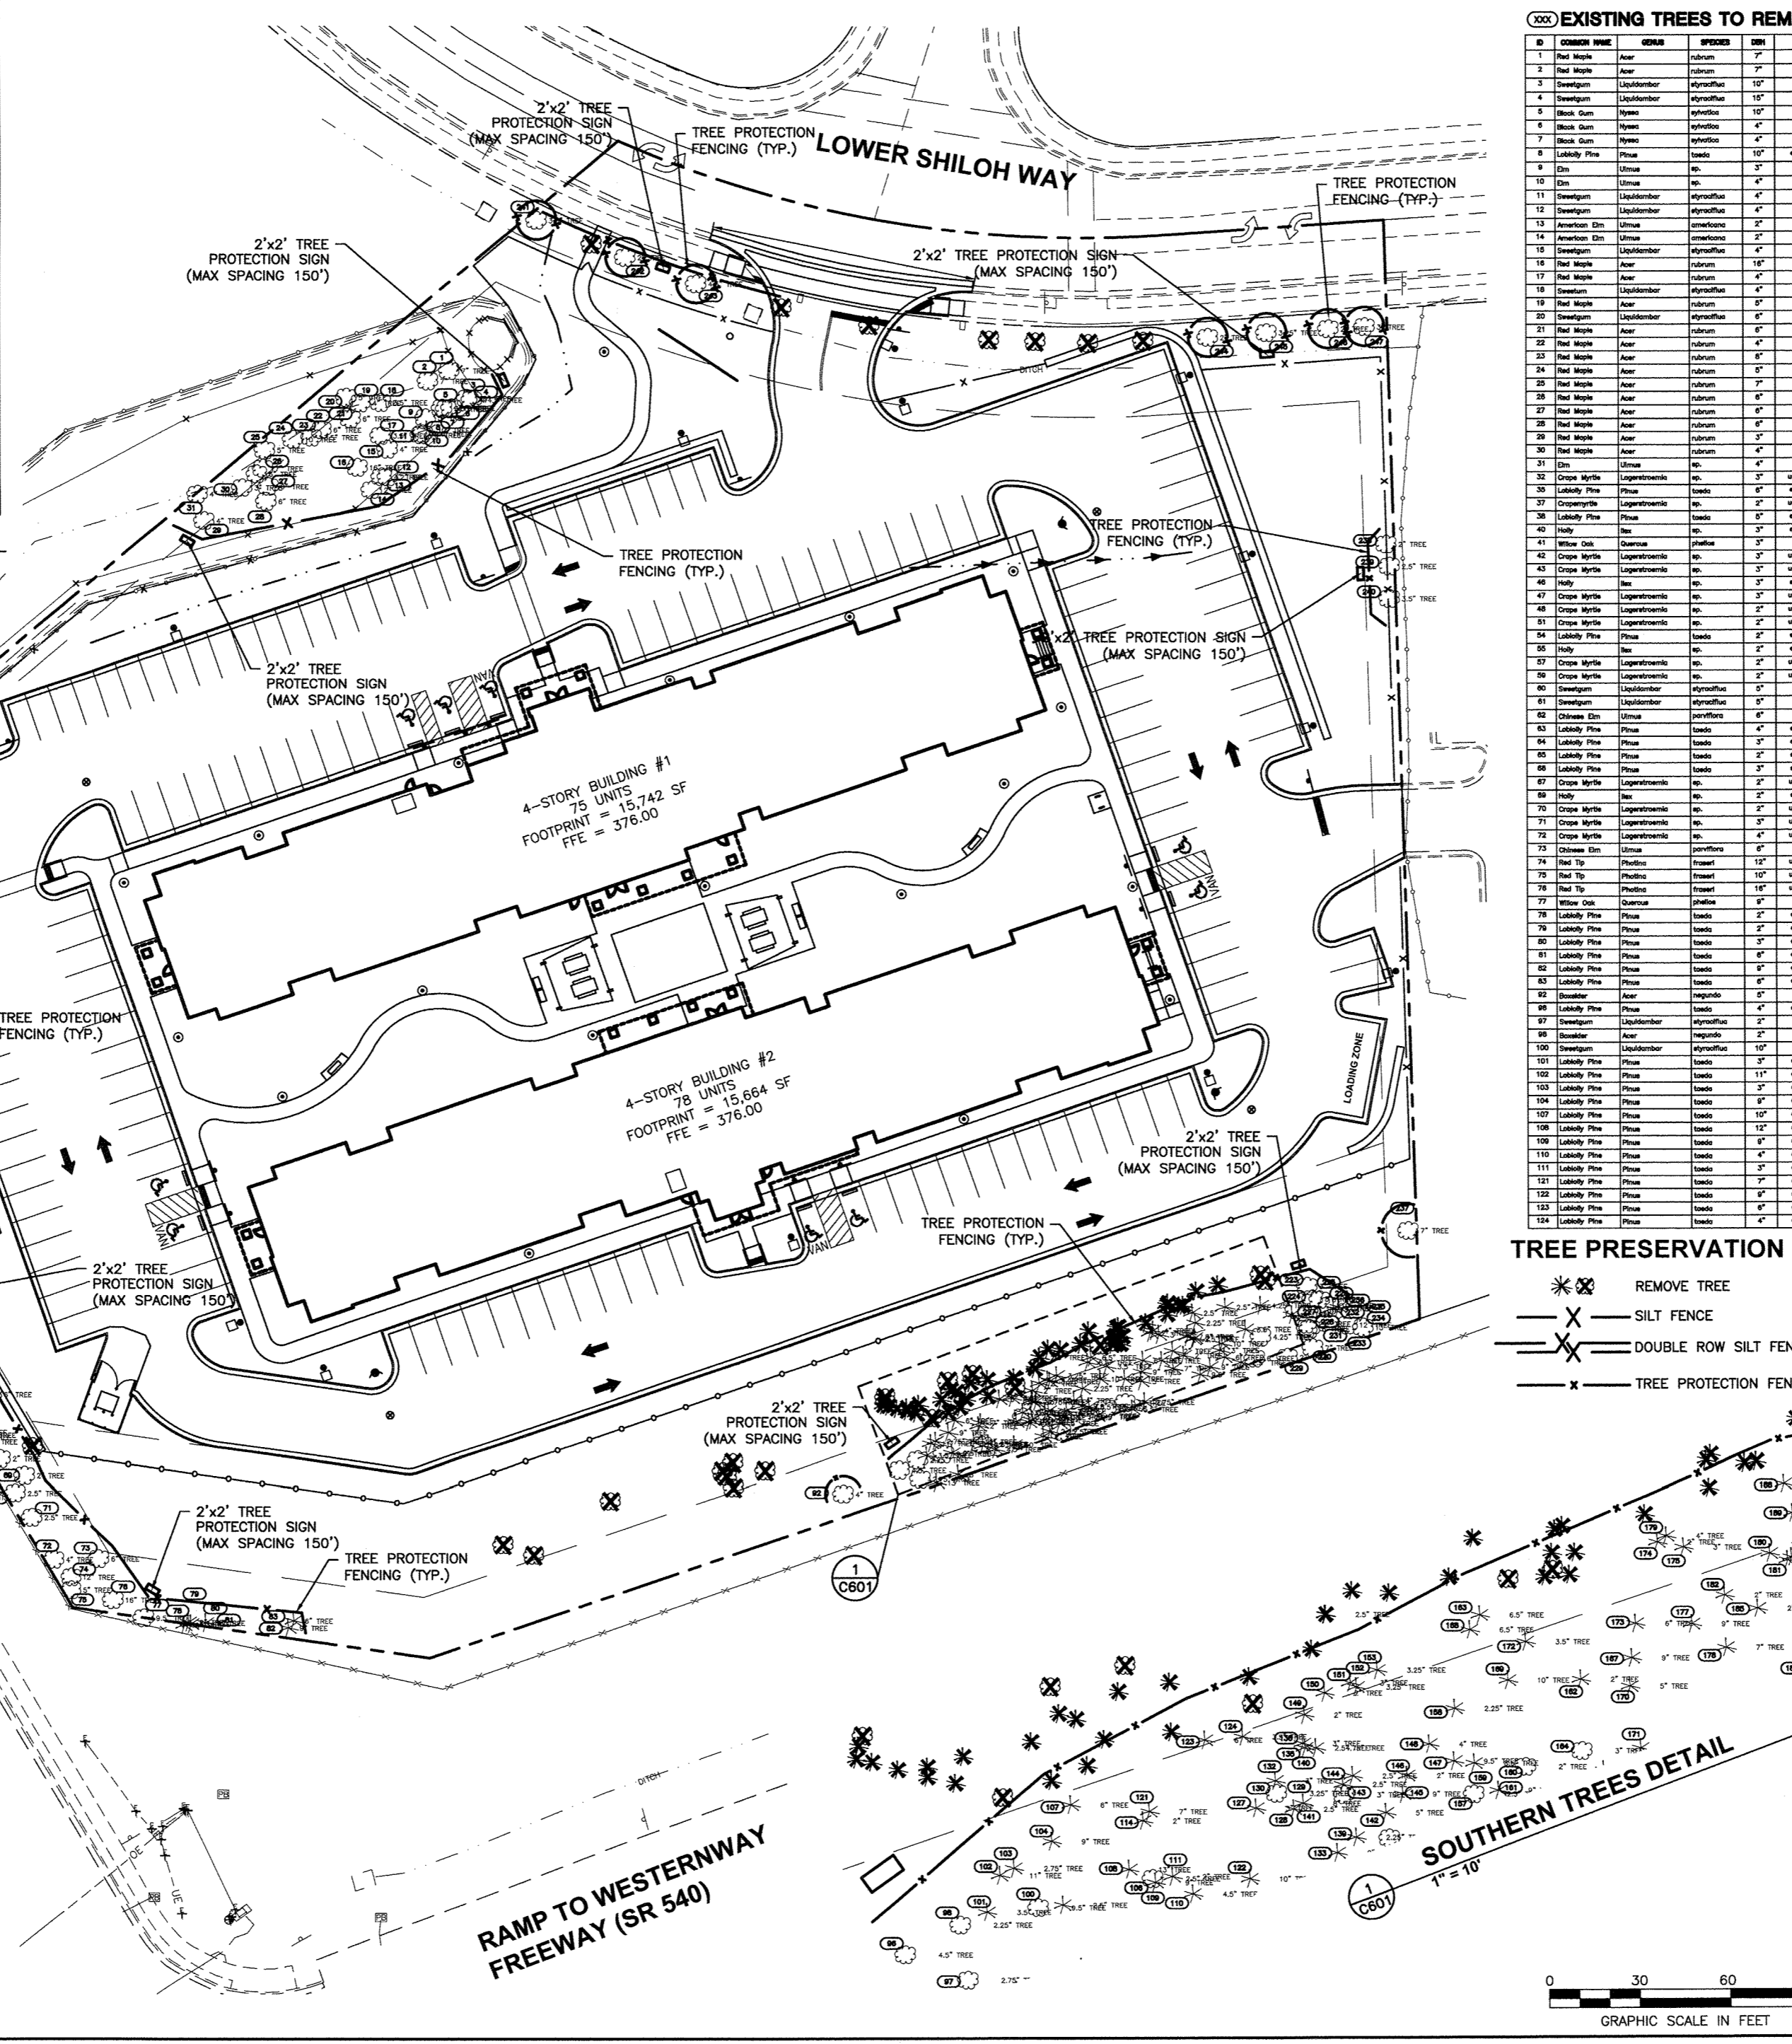

Layout Tab Name: C601 TREE PRESERVATION PLAN, Images: MAP.png; Morrisville aerial.jpg; Morrisville aerial (2).jpg; Morrisville aerial new.jpg; Xrefs: 0753556-X.dwg; 0753556-TBLK.dwg; 0753556-P.dwg; 0753556-P-SWPPP.dwg; Buildings.dwg  
 Last Saved By: ByLadzinski, 12/12/2017 10:13:09 AM  
 G:\DE\Clients\WaterWalk\0753556 Morrisville, NC\4.0 Disciplines\Civil\Cadd\Cad\C601-LAN.dwg Plotted: January 17, 2018, 2:51:20 PM

**2**  
C601  
**TREE PROTECTION DETAIL**

**BENCHMARK:**  
 THE BASIS OF ELEVATIONS HEREON IS NAVD 88.  
 IRON ROD SET - SEE THE VICINITY MAP FOR LOCATION  
 ELEVATION = 370.88' (371.51' NGVD29)

**North Carolina 811**  
 www.nc811.org