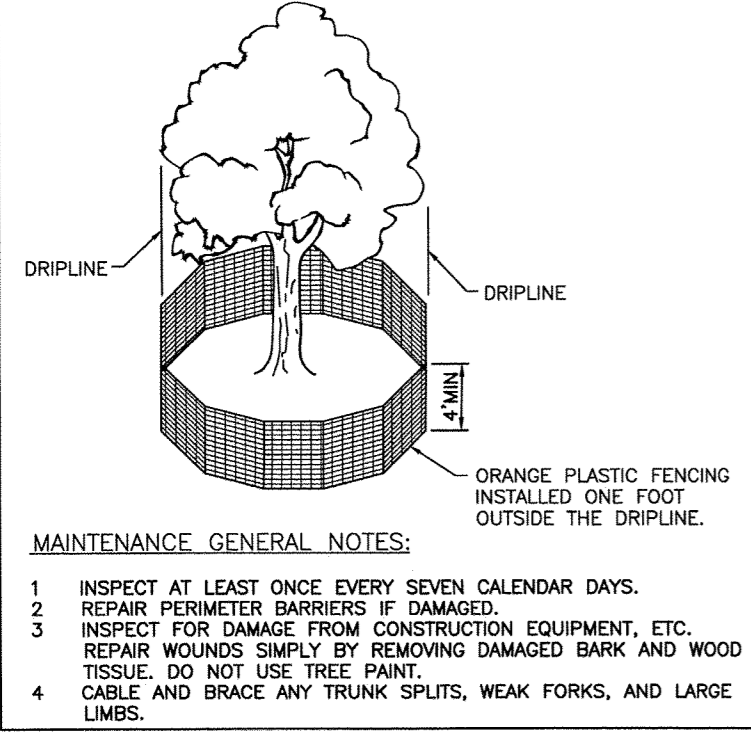

**2**  
C601  
**TREE PROTECTION DETAIL**

**BENCHMARK:**  
 THE BASIS OF ELEVATIONS HEREON IS NAVD 88.  
 IRON ROD SET - SEE THE VICINITY MAP FOR LOCATION  
 ELEVATION = 370.88' (371.51' NGVD29)

**North Carolina 811**  
 www.nc811.org